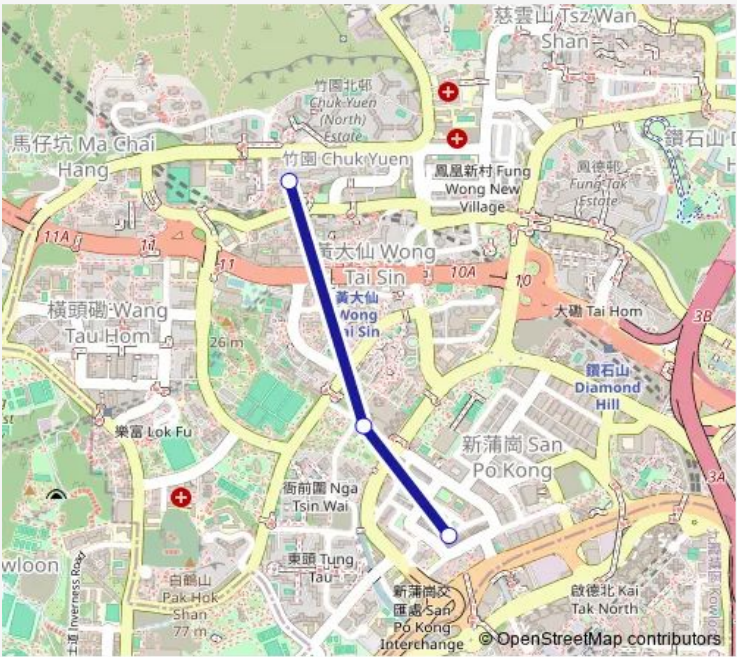

3 stops

[Open route schedule](#)

HONG KEUNG STREET, NEAR ON KEUNG BUILDING|HONG KEUNG STREET, OUTSIDE ON KEUNG BUILDING

TAI SHING STREET, OUTSIDE CONFUCIAN TAI SHING SCHOOL

NGAN CHUK LANE, NEAR SAU YUEN HOUSE, CHUK YUEN (SOUTH) ESTATE

Route schedule

HONG KEUNG STREET, NEAR ON KEUNG BUILDING|HONG KEUNG STREET, OUTSIDE ON KEUNG BUILDING — NGAN CHUK LANE, NEAR SAU YUEN HOUSE, CHUK YUEN (SOUTH) ESTATE

Monday	06:30-20:00
Tuesday	06:30-20:00
Wednesday	06:30-20:00
Thursday	06:30-20:00
Friday	06:30-20:00
Saturday	06:30-20:00
Sunday	06:40

Route info

Direction: HONG KEUNG STREET, NEAR ON KEUNG BUILDING|HONG KEUNG STREET, OUTSIDE ON KEUNG BUILDING

Stops: 3

Trip Duration: 0 hour 10 min

Direction

NGAN CHUK LANE, NEAR SAU YUEN HOUSE, CHUK YUEN (SOUTH) ESTATE — HONG KEUNG STREET, NEAR ON KEUNG BUILDING|HONG KEUNG STREET, OUTSIDE ON KEUNG BUILDING

Route info

Direction: NGAN CHUK LANE, NEAR SAU YUEN HOUSE, CHUK YUEN (SOUTH) ESTATE

Stops: 5

Trip Duration: 0 hour 10 min

52 Bus time schedules and route maps are available in an offline PDF at busmaps.com. Use the busmaps.com website to see live bus times, train schedule or subway schedule, and step-by-step directions for all public transit in Wong Tai Sin