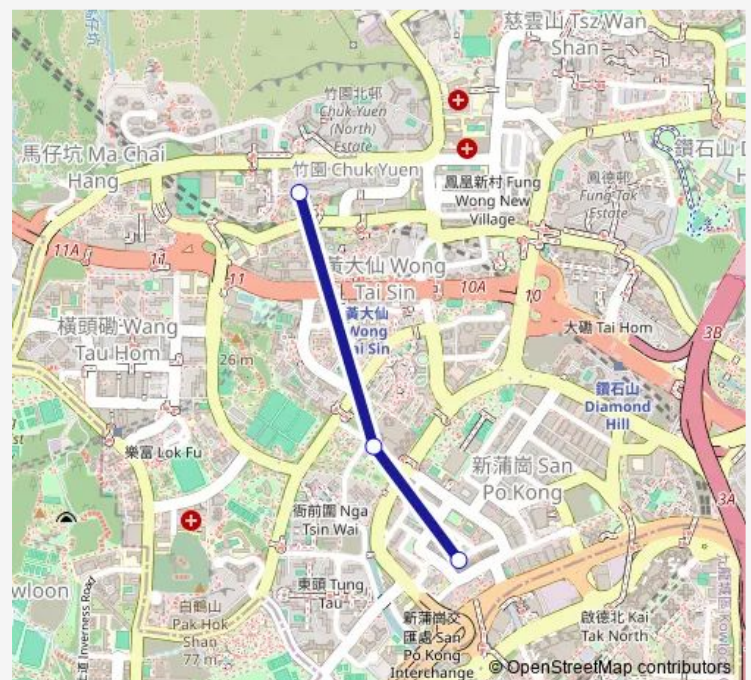

3 stops

[Open route schedule](#)

Hong Keung Street, Near ON Keung Building|Hong Keung Street, Outside ON Keung Building

TAI Shing Street, Outside Confucian TAI Shing School

Ngan Chuk Lane, Near SAU Yuen House, Chuk Yuen (South) Estate

Route schedule

Hong Keung Street, Near ON Keung Building|Hong Keung Street, Outside ON Keung Building — Ngan Chuk Lane, Near SAU Yuen House, Chuk Yuen (South) Estate

Monday	06:30-20:00
Tuesday	06:30-20:00
Wednesday	06:30-20:00
Thursday	06:30-20:00
Friday	06:30-20:00
Saturday	06:30-20:00
Sunday	06:40

Route info

Direction: Hong Keung Street, Near ON Keung Building|Hong Keung Street, Outside ON Keung Building

Stops: 3

Trip Duration: 0 hour 10 min

52 — Chuk Yuen Estate - SAN PO Kong

### Direction

Ngan Chuk Lane, Near SAU Yuen House, Chuk Yuen (South) Estate — Hong Keung Street, Near ON Keung Building|Hong Keung Street, Outside ON Keung Building

5 stops

[Open route schedule](#)

Ngan Chuk Lane, Near SAU Yuen House, Chuk Yuen (South) Estate