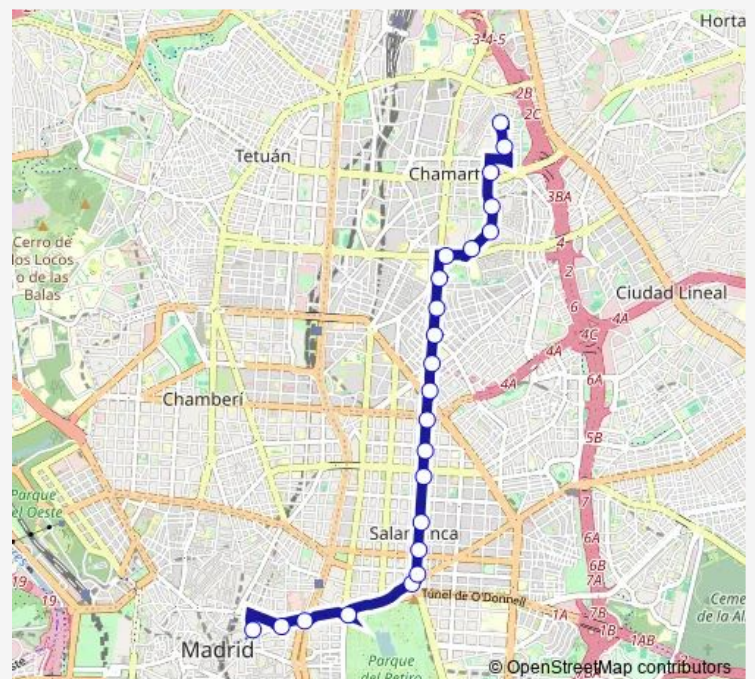

### Route schedule

Sevilla — Santamarca

Monday 06:50-23:30

Tuesday 06:50-23:30

Wednesday 06:50-23:30

Thursday 06:50-23:30

Friday 06:50-23:30

Saturday 06:50-23:30

### Route info

Direction: Sevilla

Stops: 23

Trip Duration: 0 hour 49 min

52 — Puerta del Sol/sevilla - Santamarca

Santa María Magdalena

Santamarca

## Direction

Santamarca — Sevilla

22 stops

[Open route schedule](#)

Santamarca

Torpedero Tucumán

Guatemala

Colombia