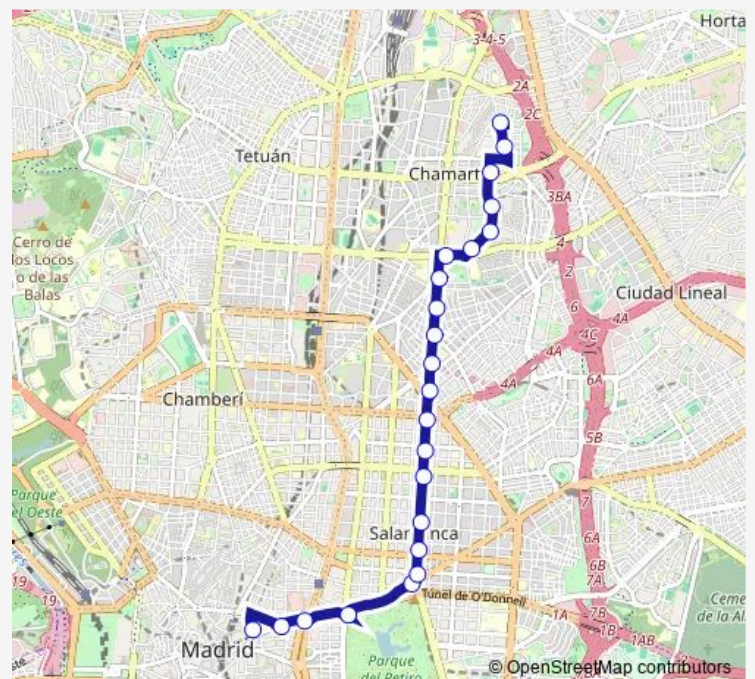

### Route schedule

Sevilla — Santamarca

Monday 06:50-23:30

Tuesday 06:50-23:30

Wednesday 06:50-23:30

Thursday 06:50-23:30

Friday 06:50-23:30

Saturday 06:50-23:30

### Route info

Direction: Sevilla

Stops: 23

Trip Duration: 0 hour 28 min

52 — Puerta del Sol/sevilla - Santamarca

Santa María Magdalena

Santamarca

## Direction

Santamarca — Sevilla

22 stops

[Open route schedule](#)

Santamarca

Torpedero Tucumán

Guatemala

Colombia