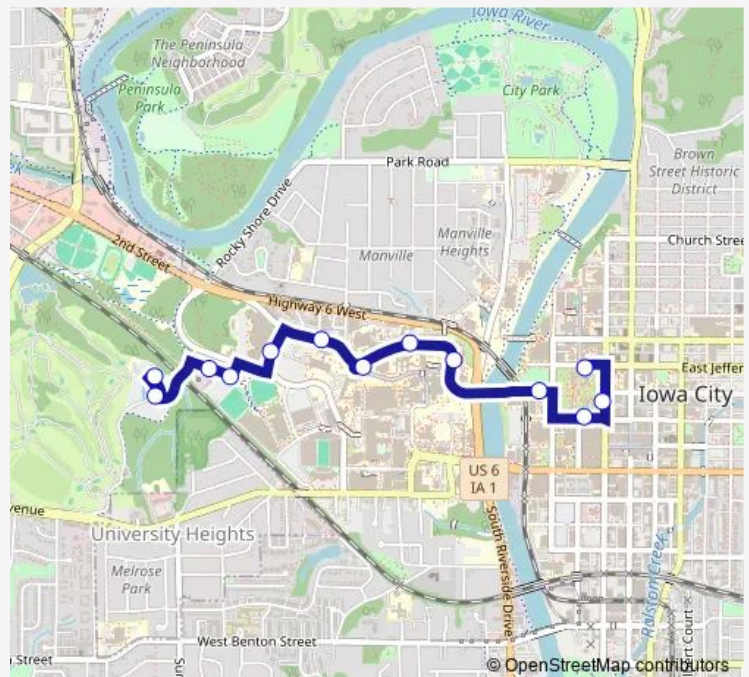

Finkbine North

Finkbine South

Route schedule

Macbride Hall — Finkbine South

Monday 05:21-20:51

Tuesday 05:21-20:51

Wednesday 05:21-20:51

Thursday 05:21-20:51

Friday 05:21-20:51

Saturday —

Sunday —

Route info

Direction: Macbride Hall

Stops: 12

Trip Duration: 0 hour 12 min

Direction

Arena East — Macbride Hall

10 stops

[Open route schedule](#)

Arena East

Finkbine South

Dental on Elliott Dr

Dental College

VA Loop

Tuesday 12:03-20:33

Wednesday 12:03-20:33

Thursday 12:03-20:33

Friday 12:03-20:33

Saturday —

Sunday —

Route info

Direction: Arena East