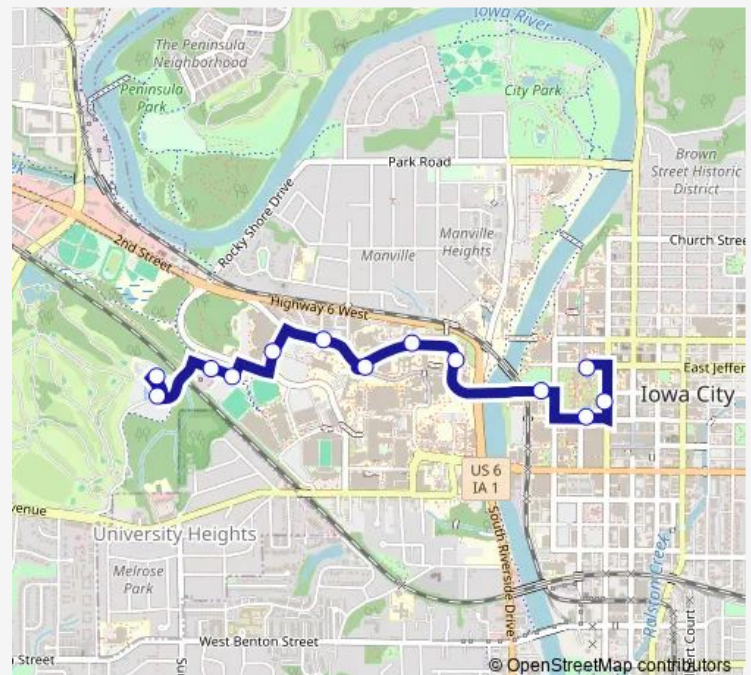

### Direction

Arena East — Macbride Hall

10 stops

[Open route schedule](#)

Arena East

Finkbine South

Dental on Elliott Dr

Dental College

VA Loop

Newton Rd - Merf

Pappajohn Biomedical Discovery Building

Iowa Ave - English Philosophy Building, Imu

Imu

Macbride Hall

### Route schedule

Arena East — Macbride Hall

Monday 12:03-20:33

Tuesday 12:03-20:33

Wednesday 12:03-20:33

Thursday 12:03-20:33

Friday 12:03-20:33

Saturday —

### Route info

Direction: Arena East

Stops: 10

Trip Duration: 0 hour 18 min

**Direction**

Macbride Hall — Finkbine South

13 stops

[Open route schedule](#)