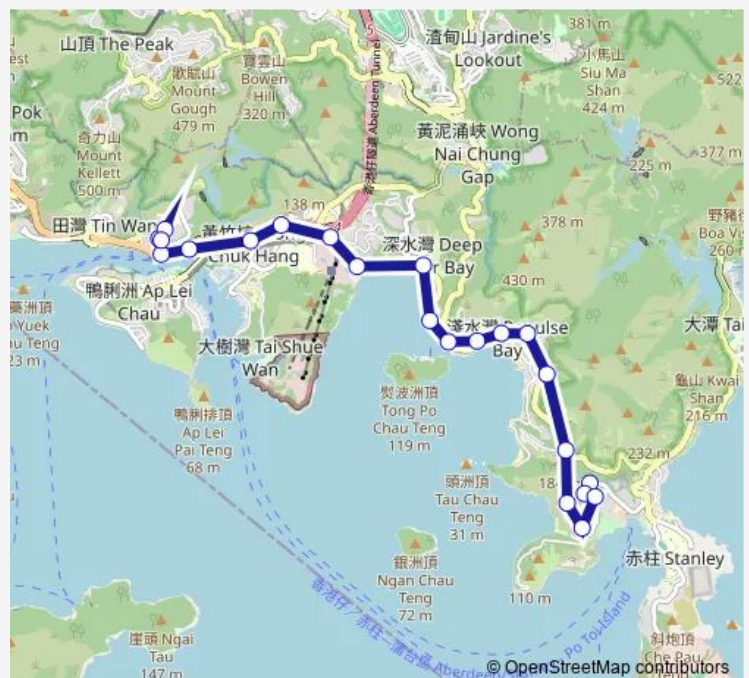

WONG CHUK HANG ROAD, NEAR OCEAN PARK STATION

### Route schedule

Cape Road, Outside Lung Chun House, Lung YAN Court|Cape Road, Chun MA House — YUE FAI ROAD, NEAR ABERDEEN MAIN ROAD

|           |       |
|-----------|-------|
| Monday    | 07:15 |
| Tuesday   | 07:15 |
| Wednesday | 07:15 |
| Thursday  | 07:15 |
| Friday    | 07:15 |
| Saturday  | —     |
| Sunday    | —     |

### Route info

Direction: Cape Road, Outside Lung Chun House, Lung YAN Court|Cape Road, Chun MA House

Stops: 22

Trip Duration: 0 hour 17 min

WONG CHUK HANG ROAD, NEAR WONG CHUK HANG  
RECREATION GROUND

WONG CHUK HANG ROAD, NEAR NAM LONG SHAN  
ROAD SITTING-OUT AREA|WONG CHUK HANG ROAD,  
OUTSIDE NAM LONG SHAN ROAD, SITTING-OUT  
AREA|WONG CHUK HANG ROAD, NEAR NAM LONG  
SHAN ROAD, SITTING-OUT AREA

## Route info

Direction: CARMEL ROAD, NEAR STANLEY PLAZA

Stops: 23

Trip Duration: 0 hour 18 min

AREA|WONG CHUK HANG ROAD, NEAR NAM LONG SHAN ROAD, SITTING-OUT AREA

ABERDEEN PRAYA ROAD, NEAR OCEAN COURT BLOCK 3