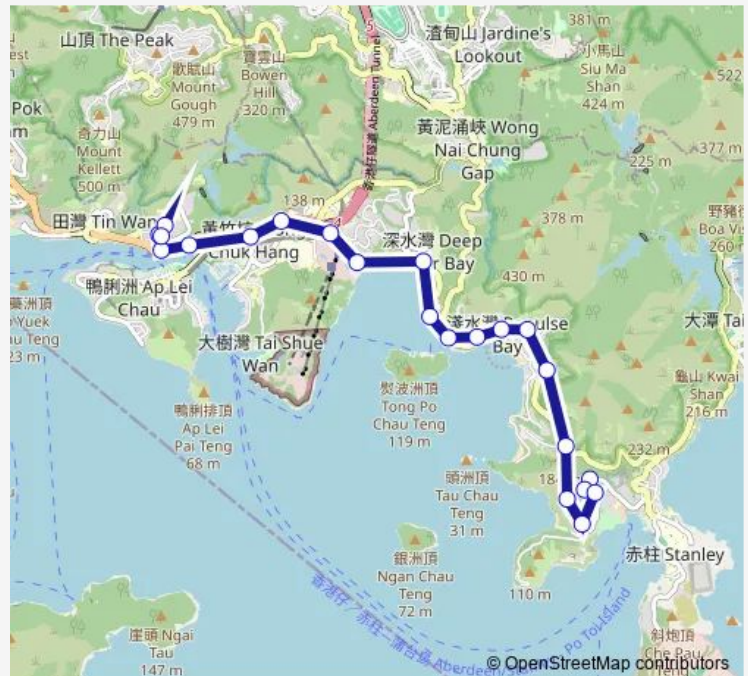

Island Road, THE Hong Kong Country Club|The Hong Kong Country Club, Island Road

Wong Chuk Hang Road, Near Ocean Park Station

Wong Chuk Hang Road, Near Wong Chuk Hang Recreation Ground

Route schedule

Cape Road, Outside Lung Chun House, Lung YAN Court|Cape Road, Chun MA House — YUE FAI Road, Near Aberdeen Main Road

Monday	07:15
Tuesday	07:15
Wednesday	07:15
Thursday	07:15
Friday	07:15
Saturday	—
Sunday	—

Route info

Direction: Cape Road, Outside Lung Chun House, Lung YAN Court|Cape Road, Chun MA House

Stops: 22

Trip Duration: 0 hour 16 min

Aberdeen Praya Road, Near Ocean Court Block 3

Route schedule

Carmel Road, Near Stanley Plaza — YUE FAI Road, Near Aberdeen Main Road

Monday 07:00

Tuesday 07:00

Wednesday 07:00

Thursday 07:00

Friday 07:00

Saturday —

Sunday —

Route info

Direction: Carmel Road, Near Stanley Plaza

Stops: 23

Trip Duration: 0 hour 17 min

Aberdeen Praya Road, Near Aberdeen Promenade|Aberdeen Praya Road, Outside Aberdeen Promenade|Aberdeen Praya Road, Aberdeen Promenade|Aberdeen Praya Road, Opposite Aberdeen BUS Terminus