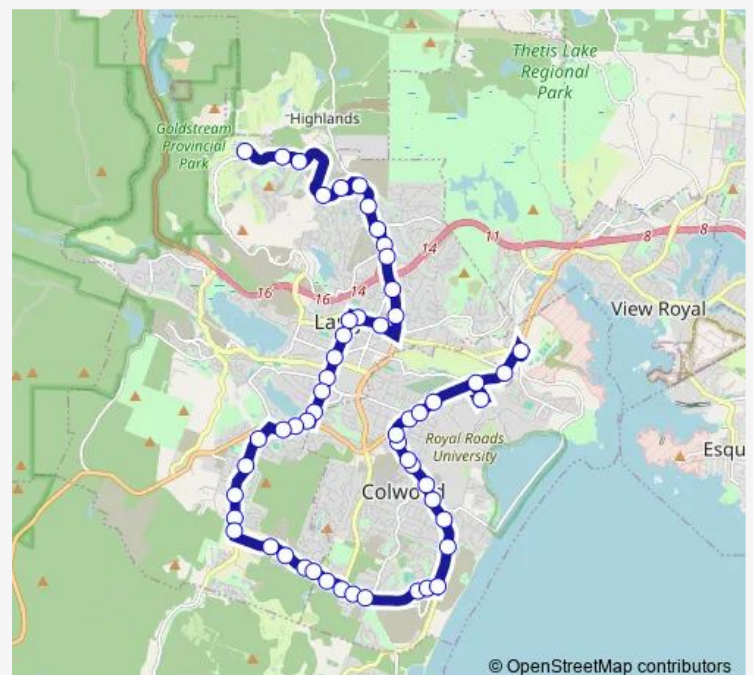

Latoria Rd at Wishart Rd

Latoria Rd at Bezanton Way

Latoria Rd at Veterans Memorial Pky

Route schedule

Colwood Exch Bay A — Bear Mountain Pky at Country Club Way

Monday 05:05-23:38

Tuesday 05:05-23:37

Wednesday 05:05-23:37

Thursday 05:05-23:37

Friday 05:05-23:37

Saturday 06:40-23:38

Sunday 07:15-22:37

Route info

Direction: Colwood Exch Bay A

Stops: 55

Trip Duration: 1 hour 2 min

52 — Colwood Exch / Bear Mountain

Latoria Rd at Castlewood Rd

Latoria Rd at Kelly Dawn Pl

Latoria Rd at Desmond Dr

Latoria Rd at Klahanie Dr

Latoria Rd at Triangle Trail

Latoria Rd at Happy Valley Rd

Happy Valley Rd at Latoria Rd

Happy Valley Rd at Lobo Vale

Happy Valley Rd at Vision Way

Happy Valley Rd at Acadian Rd

Happy Valley Rd at Walfred Rd

Sooke Rd at Happy Valley Rd

Sooke Rd at Willshire Dr

Sooke Rd at Ayton Pl

Jacklin Rd at Sunridge Valley Dr