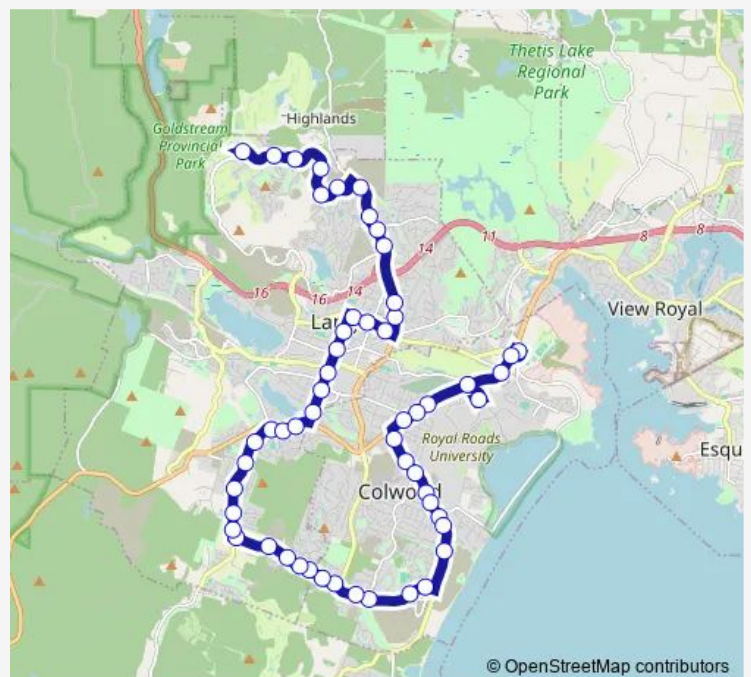

Bus 52 Colwood Exch / Bear Mountain

[Go to website](#)

Direction

Colwood Exch Bay A — Bear Mountain Pky at Country Club Way

55 stops

[Open route schedule](#)

- Colwood Exch Bay A
- Colwood Exch (Island Hwy) Bay F
- Sooke Rd at Goldstream Ave
- Royal Roads University Loop
- Sooke Rd at Aldeane Ave
- Sooke Rd at Mount View Ave
- Sooke Rd at Kelly Rd
- Sooke Rd at Ridley Dr
- Metchosin Rd at Sooke Rd
- Metchosin Rd at Laren Rd
- Metchosin Rd at Wishart Rd
- Metchosin Rd at Raynerwood Pl
- Metchosin Rd at Painter Rd
- Metchosin Rd at Farview Rd
- Metchosin Rd at Benhomer Dr
- Metchosin Rd at Kenning Crt
- Royal Bay Exch Bay B
- Latoria Blvd at Ryder Hesjedal Way
- Latoria Rd at Wishart Rd
- Latoria Rd at Bezanton Way
- Latoria Rd at Veterans Memorial Pky

Route schedule

Colwood Exch Bay A — Bear Mountain Pky at Country Club Way

Monday	05:05-23:37
Tuesday	05:05-23:37
Wednesday	05:05-23:37
Thursday	05:05-23:37
Friday	05:05-23:37
Saturday	06:40-23:38
Sunday	07:15-22:37

Route info

Direction: Colwood Exch Bay A

Stops: 55

Trip Duration: 0 hour 59 min

52 — Colwood Exch / Bear Mountain

Latoria Rd at Castlewood Rd

Latoria Rd at Kelly Dawn Pl

Latoria Rd at Desmond Dr

Latoria Rd at Klahanie Dr

Latoria Rd at Triangle Trail

Latoria Rd at Happy Valley Rd

Happy Valley Rd at Latoria Rd

Happy Valley Rd at Lobo Vale

Happy Valley Rd at Vision Way

Happy Valley Rd at Acadian Rd

Happy Valley Rd at Walfred Rd