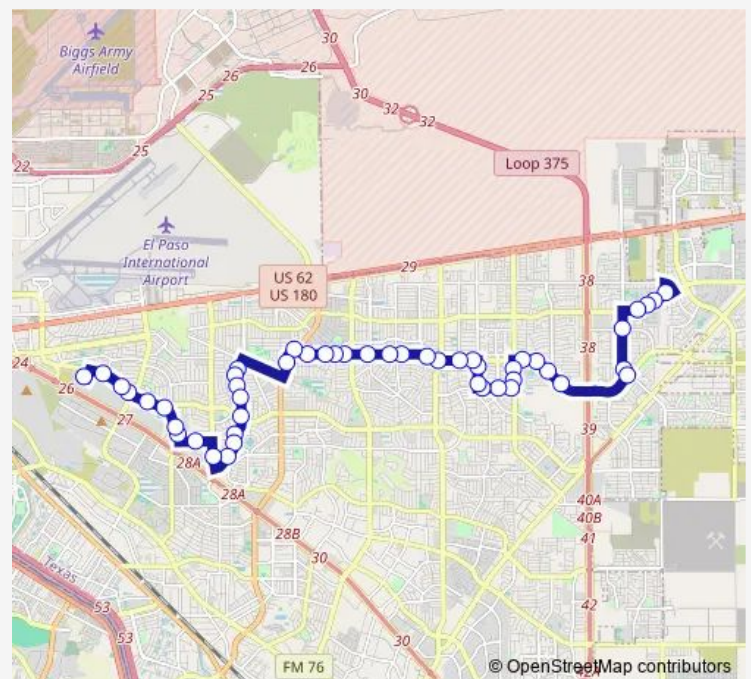

Pebble HillsLake Powell

Pebble HillsLake Champlain

Pebble HillsGeorge Dieter

Route schedule

Upper Eastside Transit Center Bay C — Eastside Terminal Bay C

Monday 06:00-19:45

Tuesday 06:00-19:45

Wednesday 06:00-19:45

Thursday 06:00-19:45

Friday 06:00-19:45

Saturday 06:00-19:45

Sunday —

Route info

Direction: Upper Eastside Transit Center Bay C

Stops: 49

Trip Duration: 0 hour 55 min

8935 Viscount

ViscountHawkins

ViscountGrover

ViscountGerald

Eastside Terminal Bay C

Direction

Eastside Terminal Bay C — Upper Eastside Transit Center
Bay C

60 stops