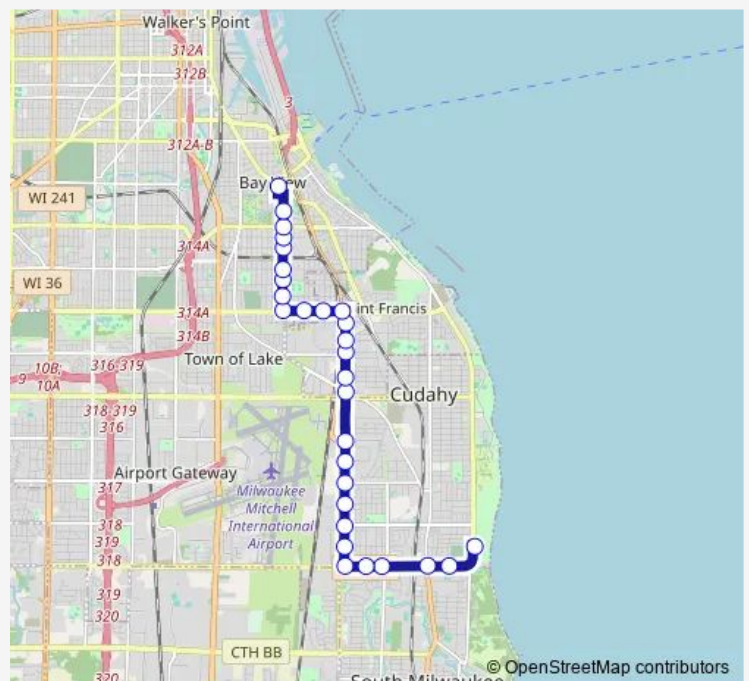

### Direction

Herman & Kk — Warnimont & Lake

31 stops

[Open route schedule](#)

Herman & Kk

KK & Clement

Clement & Dakota

Clement & Oklahoma

### Route schedule

Herman & Kk — Warnimont & Lake

Monday 05:40-19:50

Tuesday 05:40-19:50

Wednesday 05:40-19:50

Thursday 05:40-19:50

Friday 05:40-19:50

Saturday 05:53-18:58

### Route info

Direction: Herman & Kk

Stops: 31

Trip Duration: 0 hour 19 min

■ 52 — Clement - Pennsylvania

Pennsylvania & Birchwood

Pennsylvania & Hansen Logistics Way

Pennsylvania & Norse

## Route info

Direction: Warnimont &amp; Lake

Stops: 29

Trip Duration: 0 hour 22 min

Clement & Euclid

Clement & Oklahoma

Clement & Idaho

Herman & Kk