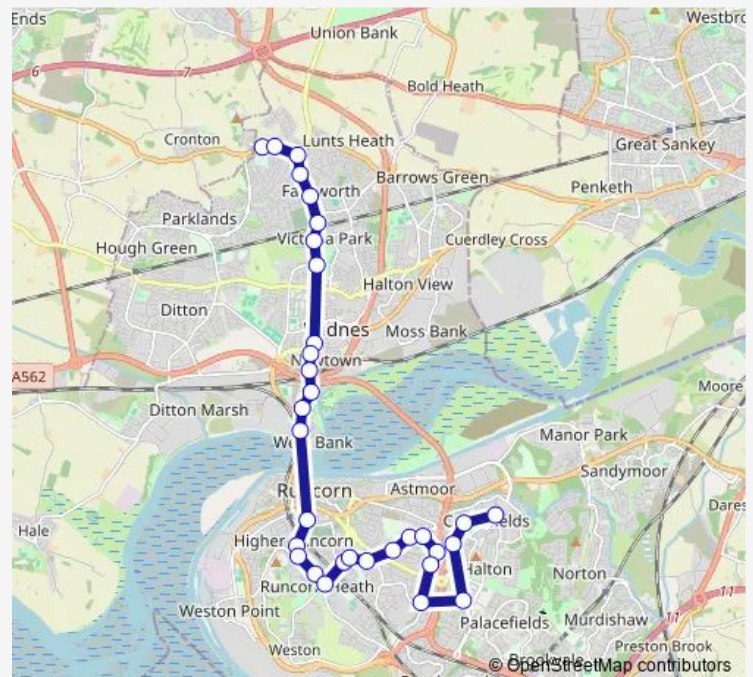

Bus 52 Castlefields Ctr. - Pex Hill

[Go to website](#)

Direction

Pex Hill — Castlefields Ctr.

32 stops

[Open route schedule](#)

- Pex Hill
- Hillcrest
- The Globe
- Buckingham Avenue
- Pit Lane
- Widnes Station
- Birchfield Road
- Horse & Jockey
- Vicarage Road
- Kingsway Hotel
- Ashley WAY
- Waterloo Centre
- West Bank Street
- Irwell Street/the Bridge
- York Street
- Cenotaph
- Whitley Close
- Campbell Avenue
- Fire Station
- Langdale ROAD
- RED Admiral

Route schedule

Pex Hill — Castlefields Ctr.

Monday	16:45
Tuesday	16:45
Wednesday	16:45
Thursday	16:45
Friday	13:40
Saturday	—
Sunday	—

Route info

Direction: Pex Hill

Stops: 32

Trip Duration: 0 hour 43 min

52 — Castlefields Ctr. - Pex Hill

The Brow

Rolands Walk

Castlefields Ctr.

Direction

Castlefields Ctr. — Pex Hill

34 stops

[Open route schedule](#)

Castlefields Ctr.

Sunday —

Route info

Direction: Castlefields Ctr.

Stops: 34

Trip Duration: 0 hour 51 min

Horse & Jockey

Wade Deacon

Birchfield Road