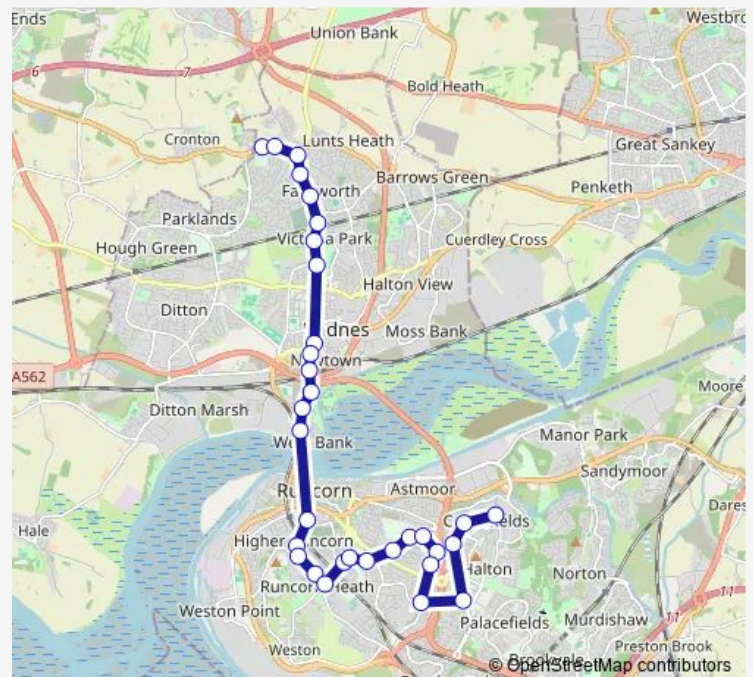

### Direction

Pex Hill — Castlefields Ctr.

32 stops

[Open route schedule](#)

- Pex Hill
- Hillcrest
- The Globe
- Buckingham Avenue
- Pit Lane
- Widnes Station
- Birchfield Road
- Horse & Jockey
- Vicarage Road
- Kingsway Hotel
- Ashley WAY
- Waterloo Centre
- West Bank Street
- Irwell Street/the Bridge
- York Street
- Cenotaph
- Whitley Close
- Campbell Avenue
- Fire Station
- Langdale ROAD
- RED Admiral

### Route schedule

Pex Hill — Castlefields Ctr.

Monday	16:45
Tuesday	16:45
Wednesday	16:45
Thursday	16:45
Friday	13:40
Saturday	—
Sunday	—

### Route info

Direction: Pex Hill

Stops: 32

Trip Duration: 0 hour 43 min

52 — Castlefields Ctr. - Pex Hill

Festival WAY

Latham Avenue

Quarry Close

## Route info

Direction: Castlefields Ctr.

Stops: 34

Trip Duration: 0 hour 51 min

Horse & Jockey

Wade Deacon

Birchfield Road

Widnes Station