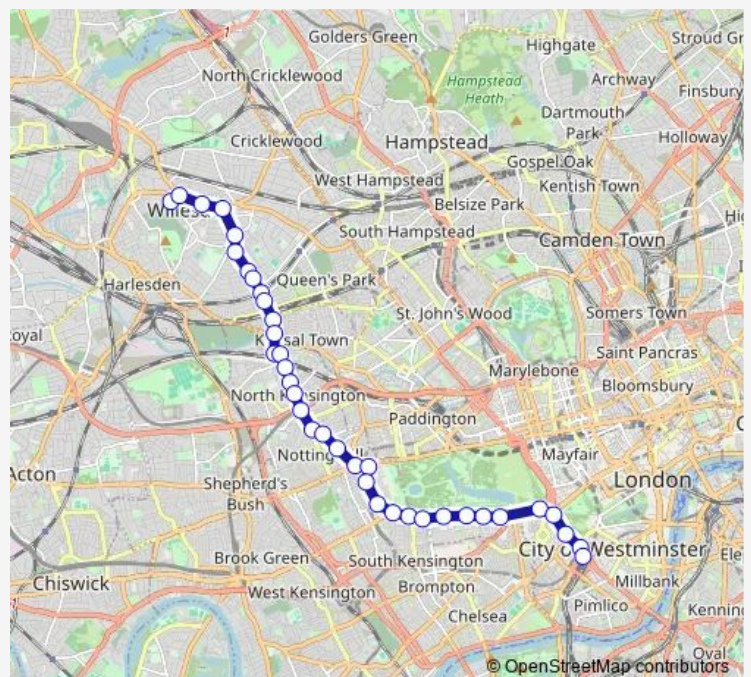

Bus 52 Victoria - Royal Albert Hall - Notting Hill Gate - Ladbroke Grove - Willesden, Bus Garage

[Go to website](#)

Direction

Victoria Bus Station — Pound Lane (Nw10)

36 stops

[Open route schedule](#)

- Victoria Bus Station
- Grosvenor Gardens (SW1)
- Wilton Street
- Hyde Park Corner
- Hyde Park Corner
- Knightsbridge Station / Harrods
- Knightsbridge Barracks
- Prince Of Wales Gate
- Exhibition Road
- Royal Albert Hall
- Palace Gate
- Kensington Palace
- Holland St /High St Kensington
- Sheffield Terrace
- Notting Hill Gate Station
- Ladbroke Road
- Stanley Gardens
- Portobello and Golborne Market
- Blenheim Crescent
- Ladbroke Grove
- Chesterton Road

Route schedule

Victoria Bus Station — Pound Lane (Nw10)

Monday	00:10-23:58
Tuesday	00:10-23:58
Wednesday	00:10-23:58
Thursday	00:10-23:58
Friday	00:10-23:58
Saturday	00:10-23:58
Sunday	00:10-23:58

Route info

Direction: Victoria Bus Station

Stops: 36

Trip Duration: 0 hour 39 min

52 — Victoria - Royal Albert Hall - Notting Hill Gate - Ladbroke Grove - Willesden, Bus Garage

St Charles Square/Ladbroke Grv

Barlby Road

Sidmouth Parade

Willesden Green Library

Villiers Road

Strode Road

Pound Lane (Nw10)

Direction

Pound Lane / Willesden Bus Garage — Victoria Bus Station

37 stops