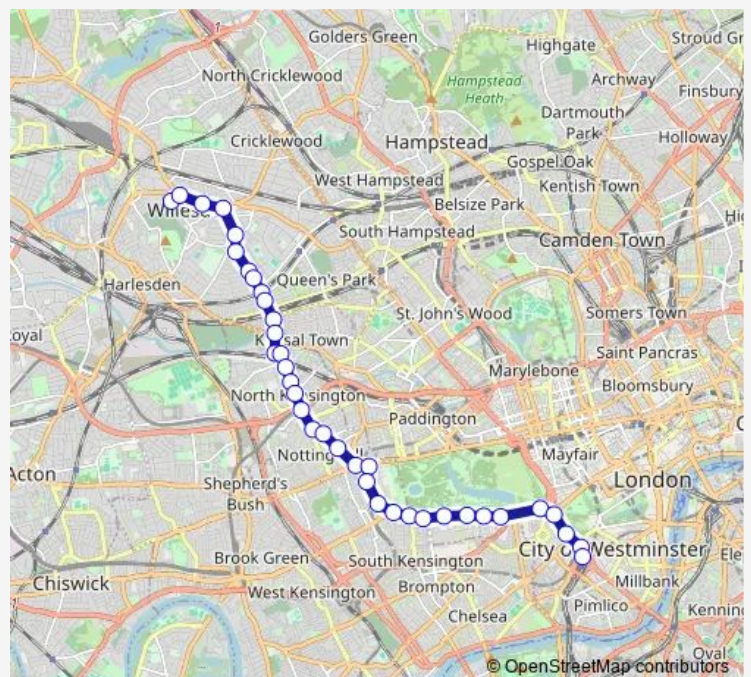

Wednesday 00:10-23:58

Thursday 00:10-23:58

Friday 00:10-23:58

Saturday 00:10-23:58

Sunday 00:10-23:58

Route info

Direction: Victoria Bus Station

Stops: 36

Trip Duration: 0 hour 42 min

52 — Victoria - Royal Albert Hall - Notting Hill Gate - Ladbroke Grove - Willesden, Bus Garage

St Charles Square/Ladbroke Grv

Barlby Road

Kensal House

Ladbroke Grove Sainsbury's