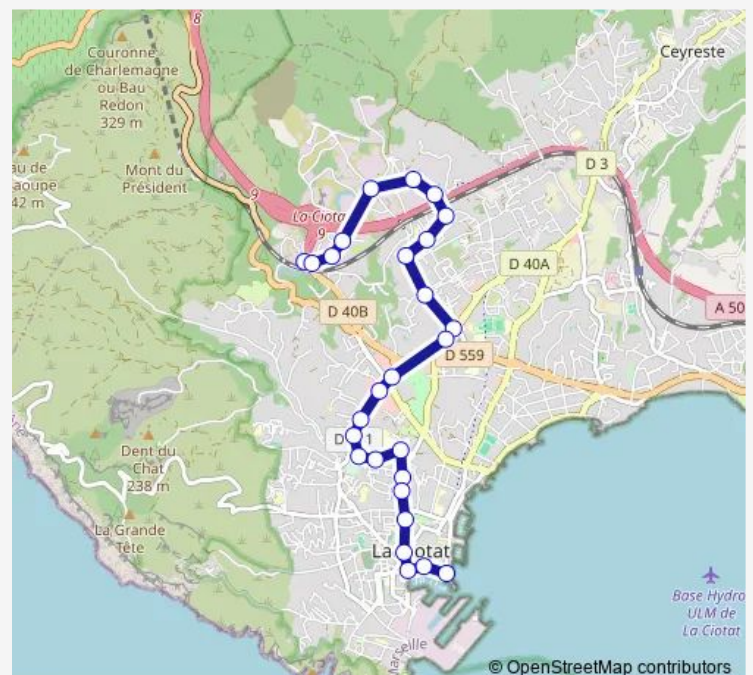

Saturday —

Sunday —

Route info

Direction: Office de Tourisme

Stops: 24

Trip Duration: 0 hour 24 min

Faubourg d'Entrepr

Plaine Brunette

Athélia

Direction

Athélia — Office de Tourisme

27 stops

[Open route schedule](#)

Athélia

Oeil Emergence

Plaine Brunette

Monday 07:28-19:20

Tuesday 07:28-19:20

Wednesday 07:28-19:20

Thursday 07:28-19:20

Friday 07:28-19:20

Saturday —

Sunday —

Route info

Direction: Athélia

Stops: 27

Trip Duration: 0 hour 28 min

Le Port Vieux

Office de Tourisme

52 Bus time schedules and route maps are available in an offline PDF at busmaps.com. Use the busmaps.com website to see live bus times, train schedule or subway schedule, and step-by-step directions for all public transit in Marseille