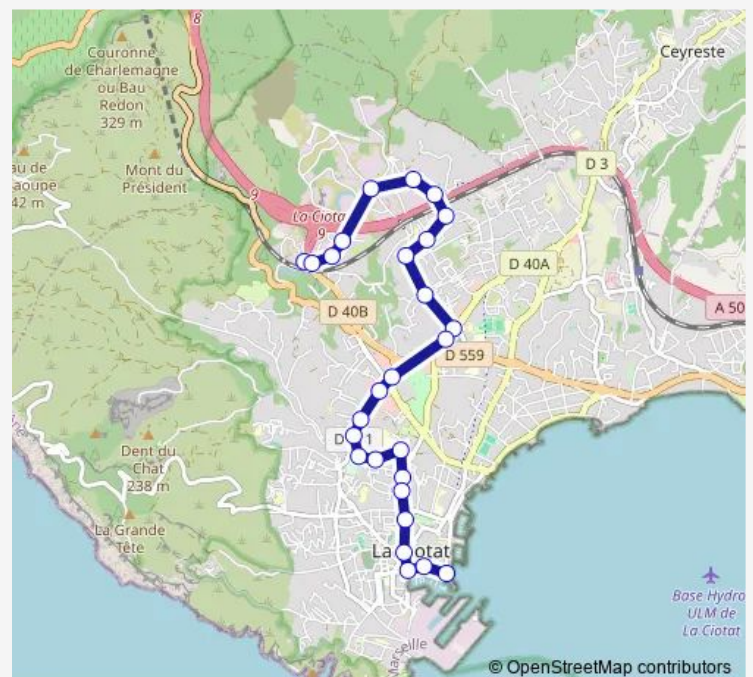

Saturday —

Sunday —

Route info

Direction: Office de Tourisme

Stops: 24

Trip Duration: 0 hour 24 min

Faubourg d'Entrepr

Plaine Brunette

Athélia

Direction

Athélia — Office de Tourisme

27 stops

[Open route schedule](#)

Athélia

Oeil Emergence

Plaine Brunette

Monday 07:28-19:20

Tuesday 07:28-19:20

Wednesday 07:28-19:20

Thursday 07:28-19:20

Friday 07:28-19:20

Saturday —

Sunday —

Route info

Direction: Athélia

Stops: 27

Trip Duration: 0 hour 28 min

Le Port Vieux

Office de Tourisme

52 Bus time schedules and route maps are available in an offline PDF at busmaps.com. Use the busmaps.com website to see live bus times, train schedule or subway schedule, and step-by-step directions for all public transit in Marseille