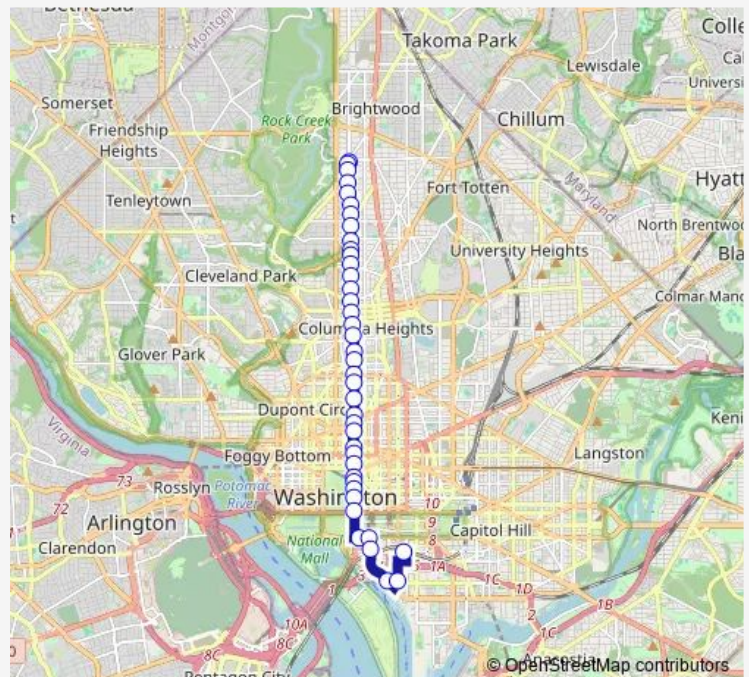

7 St Sw+G St Sw

7 St Sw+I St Sw

Maine Av Sw+9 St Sw

12 St Sw+D St Sw

Independence Av Sw+12 St Sw

Independence Av Sw+14 St Sw

14 St Sw+Jefferson Dr Sw

14 St Nw+D St Nw

14 St Nw+R St Nw

14 St Nw+T St Nw

14 St Nw+U St Nw

Route schedule

D St Sw+6 St Sw — 14 St Nw+Colorado Av Nw

Monday 06:47-23:33

Tuesday 07:42-23:16

Wednesday 07:42-23:16

Thursday 06:47-23:33

Friday 07:42-23:16

Saturday 06:47-23:33

Sunday 06:59-22:30

Route info

Direction: D St Sw+6 St Sw

Stops: 40

Trip Duration: 0 hour 48 min

52 — 14th Street

14 St Nw+Florida Av Nw

14 St Nw+Belmont St Nw

14 St Nw+Clifton St Nw

14 St Nw+Harvard St Nw

14 St Nw+Irving St Nw

14 St Nw+Monroe St Nw

14 St Nw+Newton St Nw