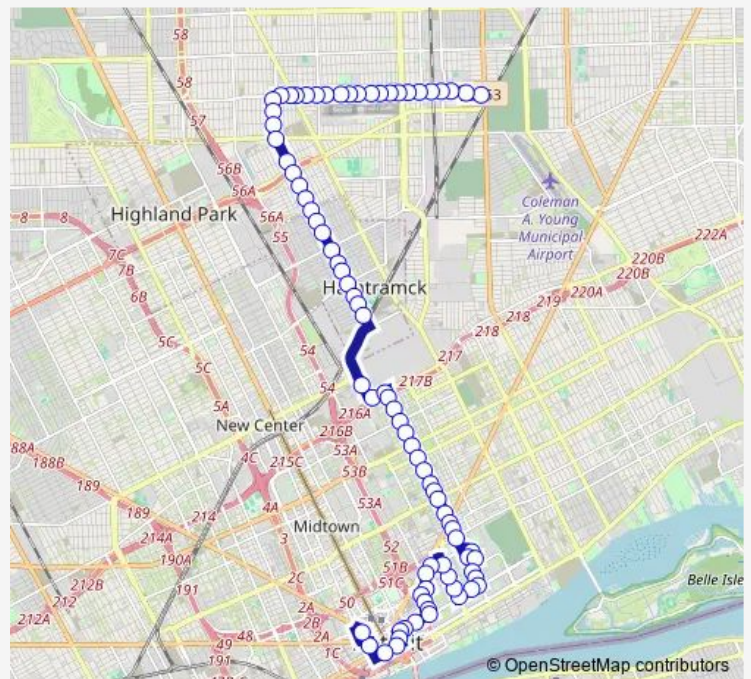

Rivard & Nicolet

Antietam & Rivard

Antietam @ Pavilion Apartments

Antietam & @ 1600

Antietam & Orleans

Orleans & Antietam

St Aubin & Chestnut

St Aubin & Thornhill

St Aubin & Lafayette

Lafayette & St Aubin

Route schedule

Rosa Parks Transit Center - Bay 10 — Nevada & Van Dyke

Monday	07:00-21:00
Tuesday	07:00-21:00
Wednesday	07:00-21:00
Thursday	07:00-21:00
Friday	07:00-21:00
Saturday	07:00-21:00
Sunday	08:00-19:00

Route info

Direction: Rosa Parks Transit Center - Bay 10

Stops: 83

Trip Duration: 0 hour 45 min

52 — Chene

Lafayette & Stafford

Chene & Lafayette

Chene & Macomb

Route info

Direction: Varjo & Van Dyke

Stops: 81

Trip Duration: 0 hour 50 min

Joseph Campau & Victoria

Joseph Campau & Davison

Joseph Campau & Lawley

Joseph Campau & Halleck