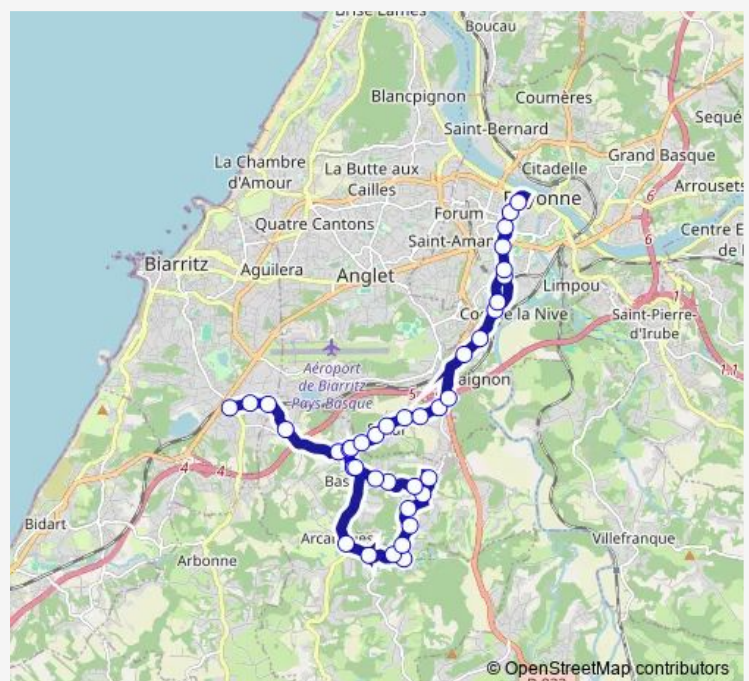

Mendixka

Bassussarry Bourg

Perriat

Route schedule

Place des Basques — Gare de Biarritz Mariano

Monday 06:57-19:12

Tuesday 06:57-19:12

Wednesday 06:57-19:12

Thursday 06:57-19:12

Friday 06:57-19:12

Saturday 06:57-19:13

Sunday 06:57-19:12

Route info

Direction: Place des Basques

Stops: 37

Trip Duration: 0 hour 39 min

Arcangues Bourg

Lataste

Etchessahar

Kurutcheta

Lanchipiette

Hydro Bidea

Docks

Gare de Biarritz Mariano

Direction

Gare de Biarritz Mariano — Place des Basques

38 stops

[Open route schedule](#)

Gare de Biarritz Mariano

Docks

Hydro Bidea

Lanchipiette