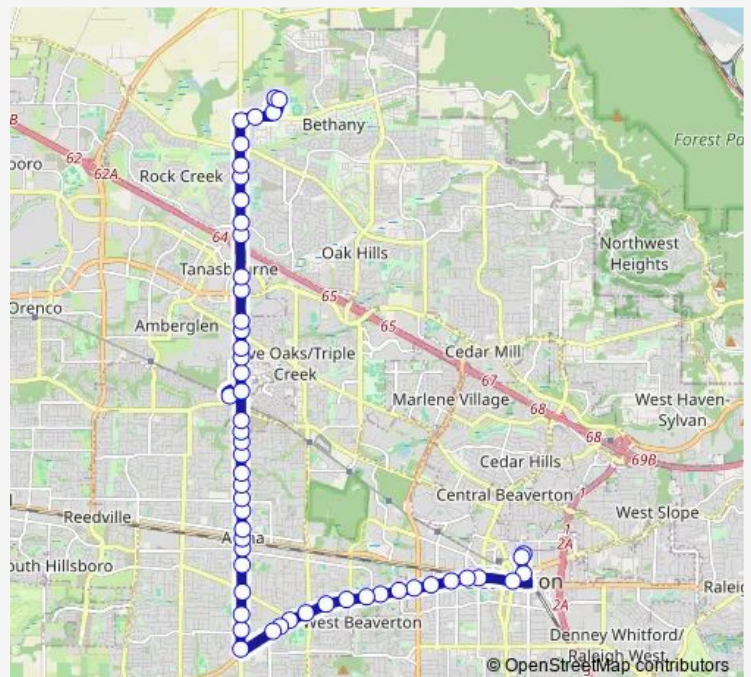

Bus 52 Farmington/185th

[Go to website](#)

Direction

Beaverton Transit Center — PCC Rock Creek Layover

54 stops

[Open route schedule](#)

- Beaverton Transit Center
- Beaverton Transit Center
- SW Lombard & Broadway
- SW Farmington & Hall
- SW Farmington & Erickson
- SW Farmington & Hocken
- SW Farmington & Rose Ln
- SW Farmington & 142nd
- SW Farmington & Murray
- SW Farmington & St Marys Dr
- SW Farmington & 153rd
- SW Farmington & 157th Pl
- SW Farmington & 160th
- SW Farmington & 165th
- SW Farmington & 170th
- SW Farmington & Kinnaman
- 17500 Block SW Farmington
- SW Farmington & Rosa Rd
- SW 185th & Farmington
- SW 185th & Rosa
- SW 185th & Madeline

Route schedule

Beaverton Transit Center — PCC Rock Creek Layover

Monday	06:03-00:08 ⁺¹
Tuesday	06:03-00:08 ⁺¹
Wednesday	06:03-00:08 ⁺¹
Thursday	06:03-00:08 ⁺¹
Friday	06:03-00:08 ⁺¹
Saturday	06:16-22:08
Sunday	06:16-22:08

Route info

Direction: Beaverton Transit Center

Stops: 54

Trip Duration: 0 hour 53 min

52 — Farmington/185th

SW 185th & Kinnaman

SW 185th & Pike

SW 185th & Blanton

Thursday 23:15

Friday 23:15

Saturday 06:54-21:59

Sunday 06:54-21:59

Route info

Direction: NW 185th & West Union

Stops: 52

Trip Duration: 0 hour 50 min