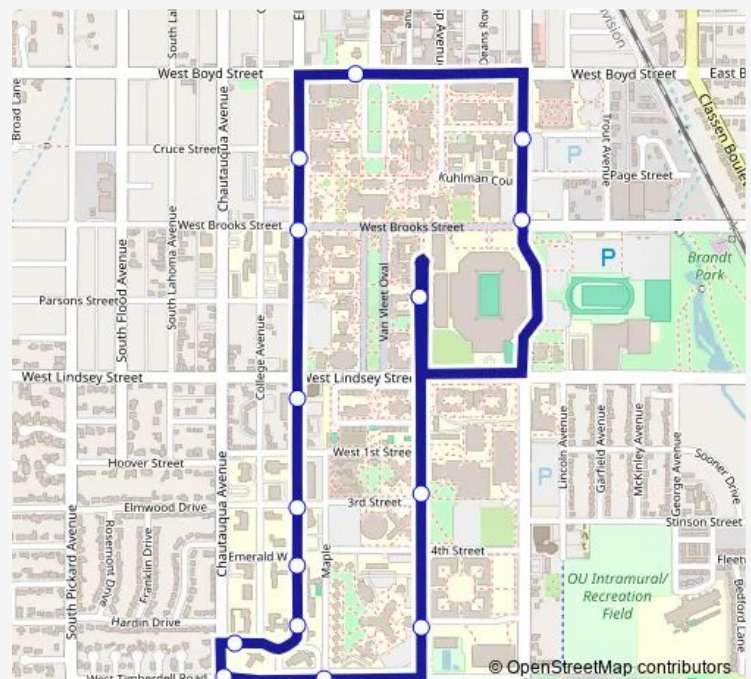

Bus 52 Campus Loop

[Go to website](#)

Direction

Campus Depot — Campus Depot

16 stops

[Open route schedule](#)

Campus Depot

Asp/3rd - Walker Tower (southbound)

College of Continuing Education (southbound)

Timberdell/Law Center (westbound)

Timberdell/Chautauqua - Natural History Museum (westbound)

Delta/Chautauqua (eastbound)

Elm/Delta (northbound)

Elm/Emerald Way (northbound)

Elm/Elmwood (northbound)

Elm/Lindsey (northbound)

Elm/Brooks (northbound)

Elm/Physical Sciences Center & Fine Arts (northbound)

Boyd/Parrington Oval - (eastbound)

Jenkins/Felgar (southbound)

Brooks/Jenkins (southbound)

Saturday —

Sunday —

Route info

Direction: Campus Depot

Stops: 16

Trip Duration: 0 hour 18 min

52 — Campus Loop

52 Bus time schedules and route maps are available in an offline PDF at busmaps.com. Use the busmaps.com website to see live bus times, train schedule or subway schedule, and step-by-step directions for all public transit in Norman