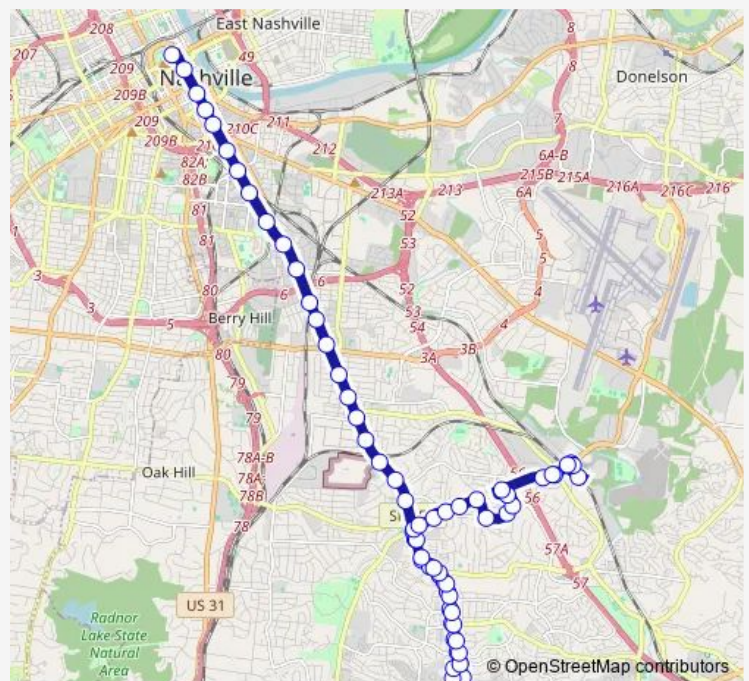

Antioch Station Inbound

Morton Station Inbound

Thompson Station Inbound

Route schedule

Ezell Pike Convenience CTR Wb — Central 4TH AVE - BAY 19

Monday 05:11-00:29⁺¹

Tuesday 05:11-00:29⁺¹

Wednesday 05:11-00:29⁺¹

Thursday 05:11-00:29⁺¹

Friday 05:11-00:29⁺¹

Saturday 05:38-00:28⁺¹

Sunday 05:42-21:57

Route info

Direction: Ezell Pike Convenience CTR Wb

Stops: 38

Trip Duration: 0 hour 46 min

52 — Nolensville Pike

Joyner Station Inbound

Peachtree Station Inbound

Glenrose Station Inbound

Woodycrest Station Inbound

Fairgrounds Station Inbound

Hart Station Inbound

Chestnut Station Inbound

Sunday 05:27-22:25

Route info

Direction: Nolensville Pike & Hickoryview Dr

Stops: 42

Trip Duration: 0 hour 45 min

Thompson Station Inbound

Joyner Station Inbound

Peachtree Station Inbound