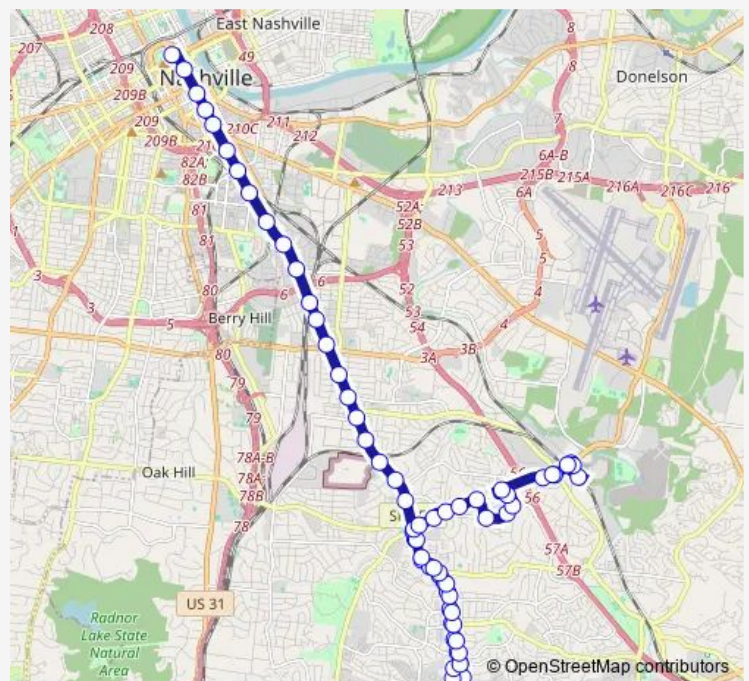

Antioch Station Inbound

Morton Station Inbound

Thompson Station Inbound

Route schedule

Ezell Pike Convenience CTR Wb — Central 4TH AVE - BAY 19

Monday	05:11-00:29 ⁺¹
Tuesday	05:11-00:29 ⁺¹
Wednesday	05:11-00:29 ⁺¹
Thursday	05:11-00:29 ⁺¹
Friday	05:11-00:29 ⁺¹
Saturday	05:38-00:28 ⁺¹
Sunday	05:42-21:57

Route info

Direction: Ezell Pike Convenience CTR Wb

Stops: 38

Trip Duration: 0 hour 43 min

52 — Nolensville Pike

Joyner Station Inbound

Peachtree Station Inbound

Glenrose Station Inbound

Woodycrest Station Inbound

Fairgrounds Station Inbound

Hart Station Inbound

Chestnut Station Inbound

Lafayette Station Inbound

Fulton Station Inbound

Peabody Station Inbound

Korean Vets Blvd & 4TH AVE Wb

Korean Vets Blvd & 6TH AVE Wb

8TH AVE S & Demonbreun ST Nb

8TH AVE S & Broadway AVE Nb

James Robertson Pkwy & 7TH AVE N

James Robertson Pkwy & 5TH AVE N Eb

Central 4TH AVE - BAY 19

Direction

Nolensville Pike & Hickoryview Dr — Central 4TH AVE - BAY 19