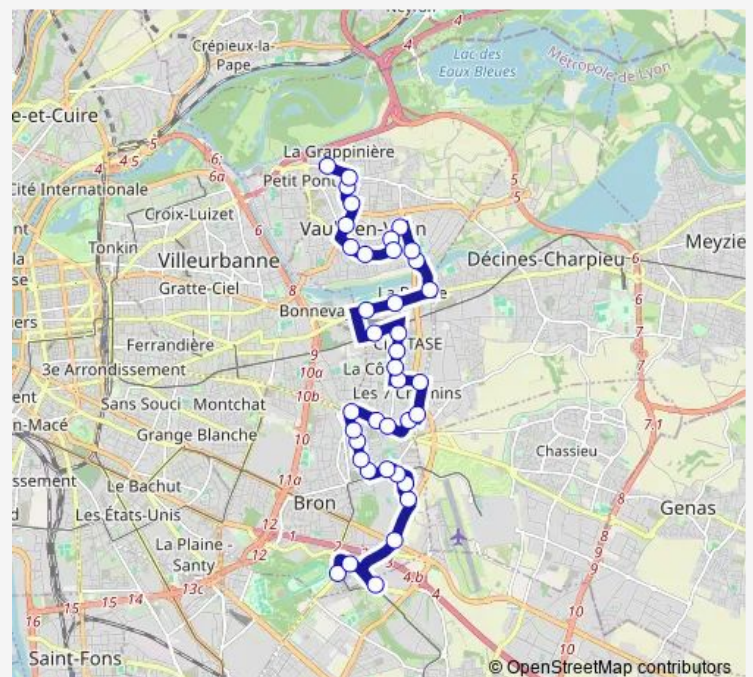

Chemin des Pivolles

Roosevelt C.Commercial

Sept Chemins

Route schedule

Vaulx - La Grappinière — Sept Chemins

Monday —

Tuesday —

Wednesday —

Thursday —

Friday —

Saturday —

Sunday

08:40-23:30

Route info

Direction: Vaulx - La Grappinière

Stops: 21

Trip Duration: 0 hour 32 min

Direction

Vaulx - La Grappinière — Parilly Univ. Hippodrome

36 stops

[Open route schedule](#)

Vaulx - La Grappinière

Vaulx Les Grolières

Mas du Taureau

Lesire

Grand Vire

Vaulx HDV Campus

Les Onchères

Vaulx Thibaude

Vaulx Pierre Frite

Pont de la Sucrierie

Entrée de Décines