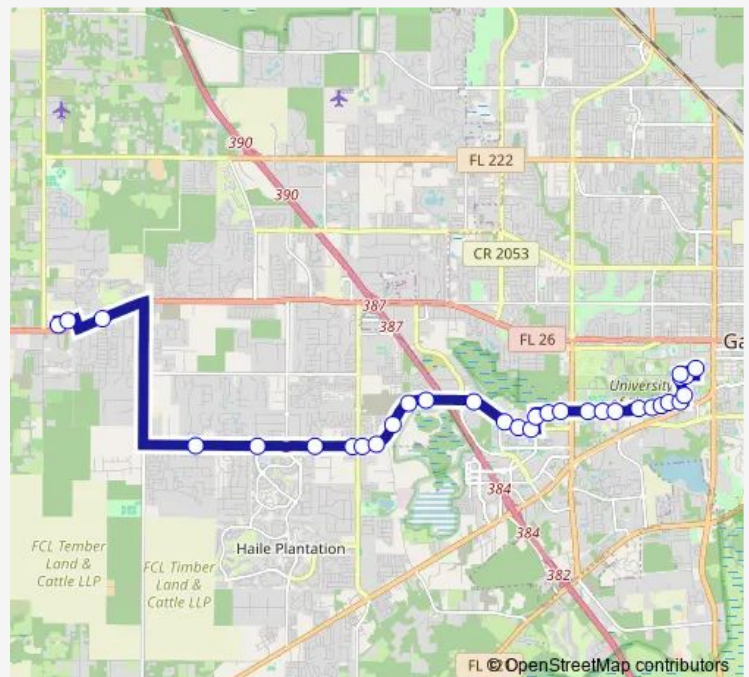

Wednesday 07:00-18:00

Thursday 07:00-18:00

Friday 07:00-18:00

Saturday —

Sunday —

Route info

Direction: Jonesville Publix

Stops: 32

Trip Duration: 0 hour 55 min

52 — Reitz Union to Jonesville

Fifield Hall

Forestry Field Lab/Plant Growth

Cancer/Genetics Research Complex

Cancer and Genetics Research

Wilmot Gardens

Shands Parking Garage

Shands Hospital @ Center Drive

Center Dr @ Museum Rd

Frazier Rogers Hall (Eastbound)

Rawlings Hall

Reitz Union

Direction

Reitz Union — Jonesville Publix

32 stops

Friday 06:00-17:00

Saturday —

Sunday —

Route info

Direction: Reitz Union

Stops: 32

Trip Duration: 0 hour 55 min

Westbound SW 24th AVE @ SW 75th St