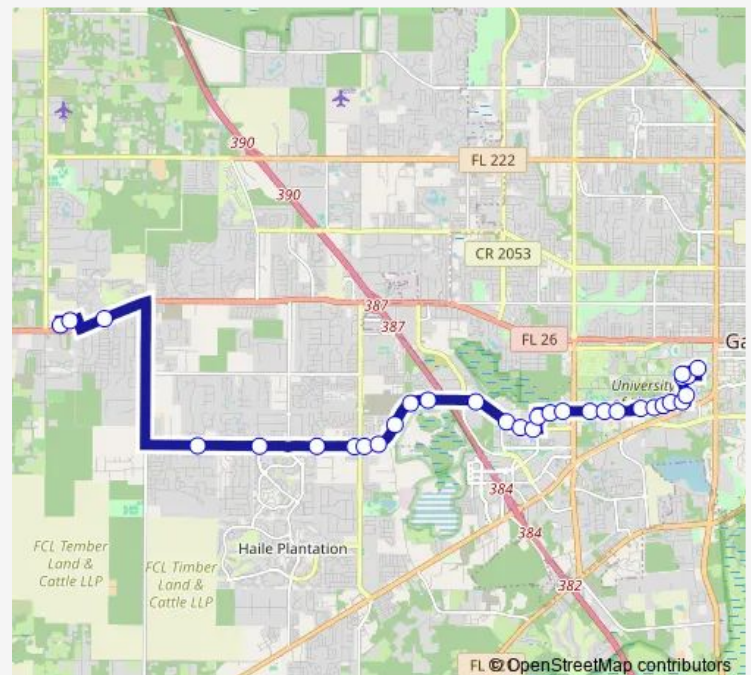

Wednesday 07:00-18:00

Thursday 07:00-18:00

Friday 07:00-18:00

Saturday —

Sunday —

Route info

Direction: Jonesville Publix

Stops: 32

Trip Duration: 0 hour 55 min

52 — Reitz Union to Jonesville

Fifield Hall

Forestry Field Lab/Plant Growth

Cancer/Genetics Research Complex

Cancer and Genetics Research

Wilmot Gardens

Shands Parking Garage

Shands Hospital @ Center Drive

Center Dr @ Museum Rd

Frazier Rogers Hall (Eastbound)

Rawlings Hall

Reitz Union

Direction

Reitz Union — Jonesville Publix

32 stops

Friday 06:00-17:00

Saturday —

Sunday —

Route info

Direction: Reitz Union

Stops: 32

Trip Duration: 0 hour 55 min

Westbound SW 24th AVE @ SW 75th St