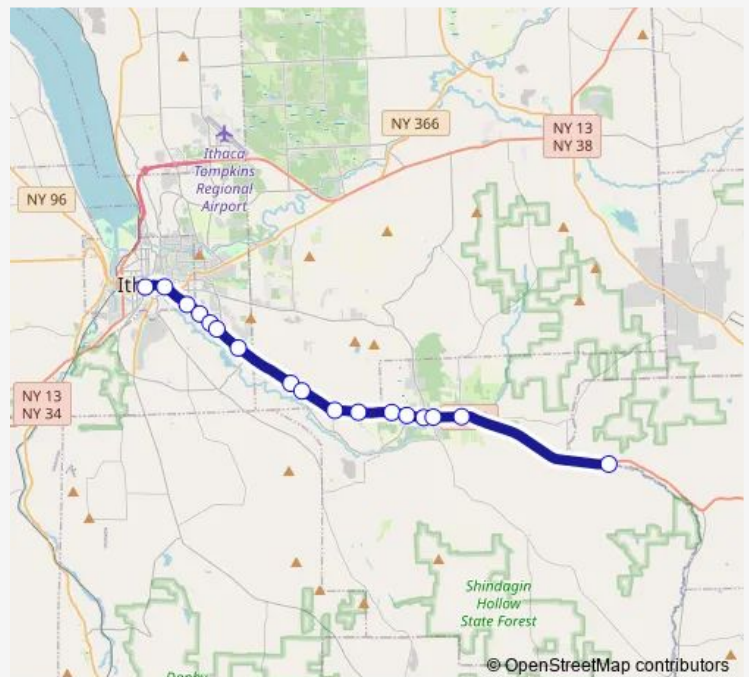

Route schedule

Caroline Turn-Around — Ithaca Commons - Green St

Monday 17:15-19:25

Tuesday 17:15-19:25

Wednesday 17:15-19:25

Thursday 17:15-19:25

Friday 17:15-19:25

Saturday 18:29

Sunday 18:59

Route info

Direction: Caroline Turn-Around

Stops: 20

Trip Duration: 0 hour 25 min

Direction

Ithaca Commons - Green St — Caroline Turn-Around

25 stops