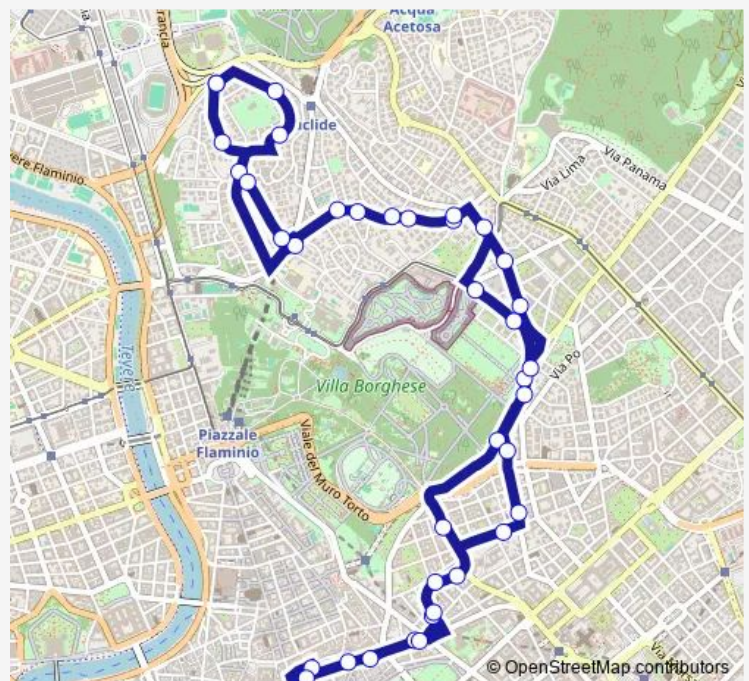

Veneto/Emilia

Barberini (Ma)

Tritone/Barberini (Ma)

Tritone/Fontana Trevi

S. CLAUDIO

L.Go Chigi

Tritone/Fontana DI Trevi

Tritone/Barberini (Ma)

Barberini (Ma)

Route schedule

Archimede — Archimede

Monday 05:50-24:00

Tuesday 05:50-24:00

Wednesday 05:50-24:00

Thursday 05:50-24:00

Friday 05:50-24:00

Saturday 05:50-24:00

Sunday 05:50-24:00

Route info

Direction: Archimede

Stops: 38

Trip Duration: 0 hour 53 min

Veneto/Emilia

Boncompagni/Abruzzi

Wednesday 07:40-20:00

Thursday 07:40-20:00

Friday 07:40-20:00

Saturday 07:40-20:00

Sunday —

Route info

Direction: Archimede

Stops: 33