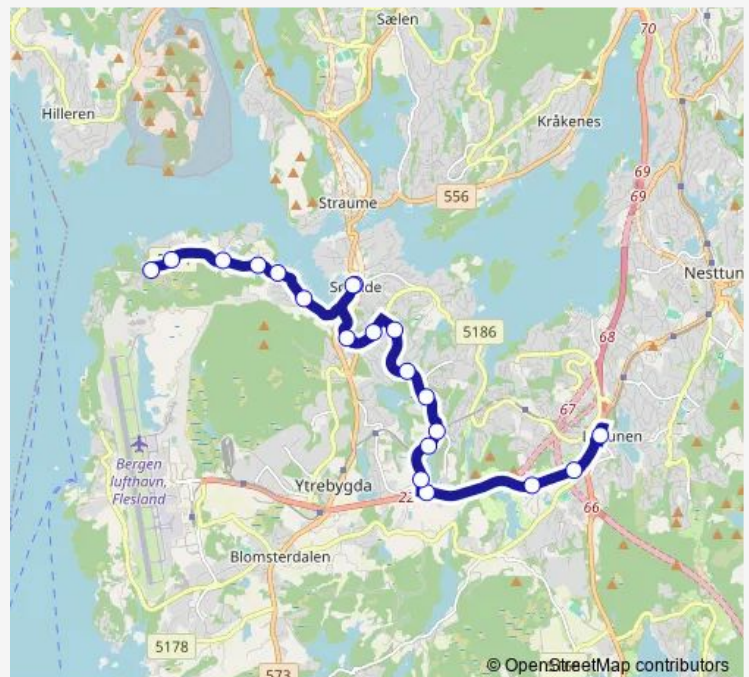

### Route schedule

Grimstad snuplass — Lagunen terminal

Monday 05:15-23:45

Tuesday 05:15-23:45

Wednesday 05:15-23:45

Thursday 05:15-23:45

Friday 05:15-23:45

Saturday 06:18-22:15

### Route info

Direction: Grimstad snuplass

Stops: 21

Trip Duration: 0 hour 22 min

■ 52 — Grimstad - Dolvik - Sandsli - Lagunen