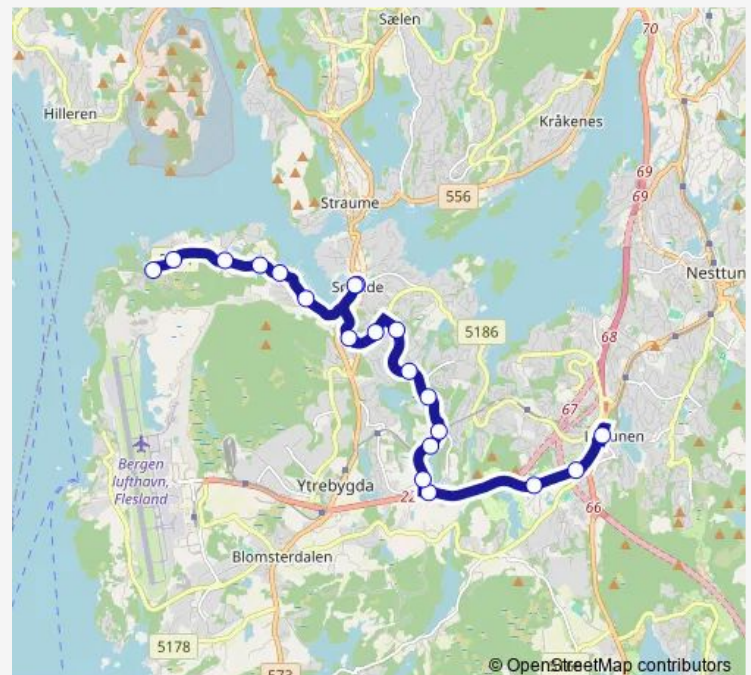

### Route schedule

Grimstad snuplass — Lagunen terminal

Monday 05:15-23:45

Tuesday 05:15-23:45

Wednesday 05:15-23:45

Thursday 05:15-23:45

Friday 05:15-23:45

Saturday 06:18-22:15

### Route info

Direction: Grimstad snuplass

Stops: 21

Trip Duration: 0 hour 21 min

■ 52 — Grimstad - Dolvik - Sandsli - Lagunen