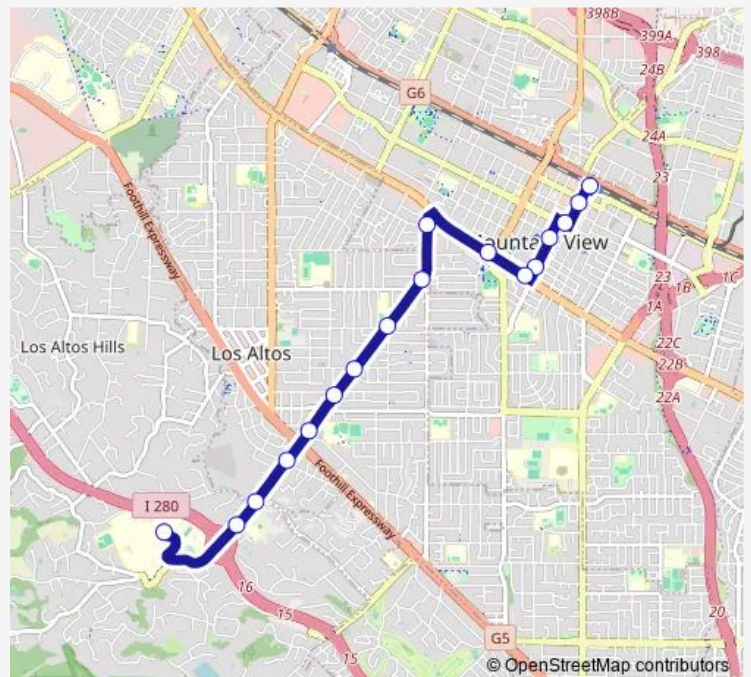

Route schedule

Mountain View Transit Center (Bay 4) — Foothill College

Monday 07:10-18:48

Tuesday 07:10-18:48

Wednesday 07:10-18:48

Thursday 07:10-18:48

Friday 07:10-18:48

Saturday —

Sunday —

Route info

Direction: Mountain View Transit Center (Bay 4)

Stops: 17

Trip Duration: 0 hour 18 min

**Direction**

Foothill College — Mountain View Transit Center (Bay 4)

21 stops

[Open route schedule](#)

Foothill College

Foothill College Loop at Planetarium

Foothill College Loop at Transit Center

El Monte &amp; Stonebrook

El Monte &amp; Voorhees

El Monte &amp; Summerhill

El Monte &amp; University

El Camino &amp; Miramonte

Castro &amp; Yosemite

Castro &amp; Mercy

California &amp; Hope

Hope &amp; Villa

Mountain View Transit Center (Bay 4)