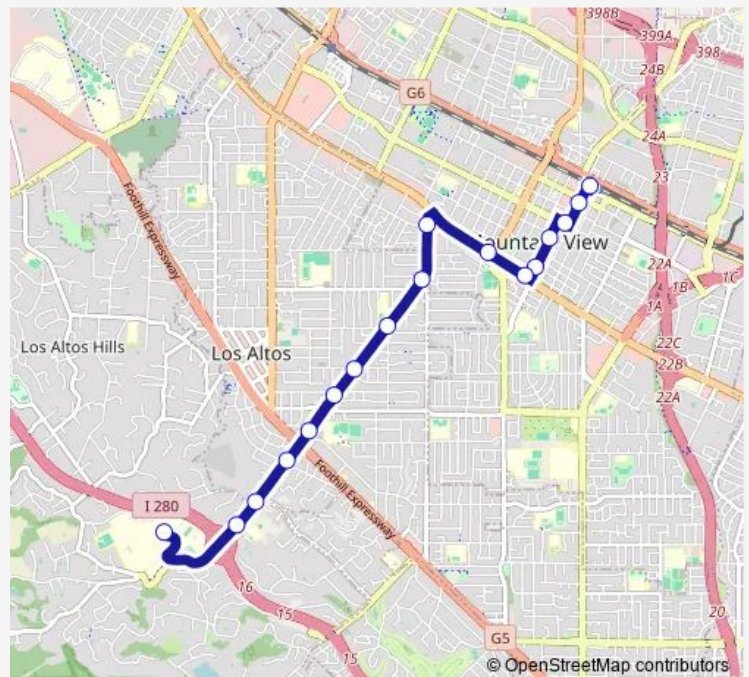

El Monte & Hawthorne

El Monte & De Anza

El Monte & Giffin

El Monte & University

El Monte & Bay Tree

El Monte & Voorhees

Foothill College

Route schedule

Mountain View Transit Center (Bay 4) — Foothill College

Monday 07:10-18:48

Tuesday 07:10-18:48

Wednesday 07:10-18:48

Thursday 07:10-18:48

Friday 07:10-18:48

Saturday —

Sunday —

Route info

Direction: Mountain View Transit Center (Bay 4)

Stops: 17

Trip Duration: 0 hour 18 min

Direction

Foothill College — Mountain View Transit Center (Bay 4)

21 stops

[Open route schedule](#)

Tuesday 07:29-19:06

Wednesday 07:29-19:06

Thursday 07:29-19:06

Friday 07:29-19:06

Saturday —

Sunday —

Route info

Direction: Foothill College