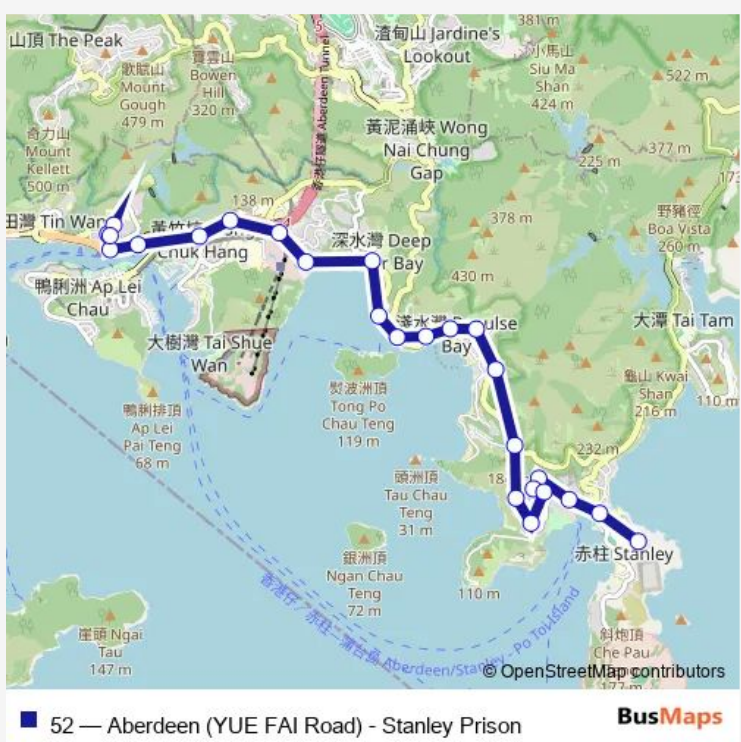

Route schedule
 Tung TAU WAN Road, Stanley Prison — YUE FAI Road, Near Aberdeen Main Road

Monday	05:25-00:25 ⁺¹
Tuesday	05:25-00:25 ⁺¹
Wednesday	05:25-00:25 ⁺¹
Thursday	05:25-00:25 ⁺¹
Friday	05:25-00:25 ⁺¹
Saturday	05:25-00:25 ⁺¹
Sunday	05:25-00:25 ⁺¹

Route info

Direction: Tung TAU WAN Road, Stanley Prison

Stops: 25

Trip Duration: 0 hour 23 min

Wong Chuk Hang Road, Near Ocean Park Station

Wong Chuk Hang Road, Near Wong Chuk Hang Recreation Ground

Wong Chuk Hang Road, Near NAM Long Shan Road Sitting-OUT Area|Wong Chuk Hang Road, Outside NAM Long Shan Road, Sitting-OUT Area|Wong Chuk Hang Road, Near NAM Long Shan Road, Sitting-OUT Area

Route schedule

Tung TAU WAN Road, Stanley Prison — YUE FAI Road,
Near Aberdeen Main Road

Monday 05:25-07:00

Tuesday 05:25-07:00

Wednesday 05:25-07:00

Thursday 05:25-07:00

Friday 05:25-07:00

Saturday 05:25-07:00

Sunday 05:25-09:00

Route info

Direction: Tung TAU WAN Road, Stanley Prison

Stops: 29

Trip Duration: 0 hour 24 min

Road|No.40 Wong Chuk Hang Road|Wong Chuk Hang Road, Outside NAM Long Shan Road Sitting-OUT Area