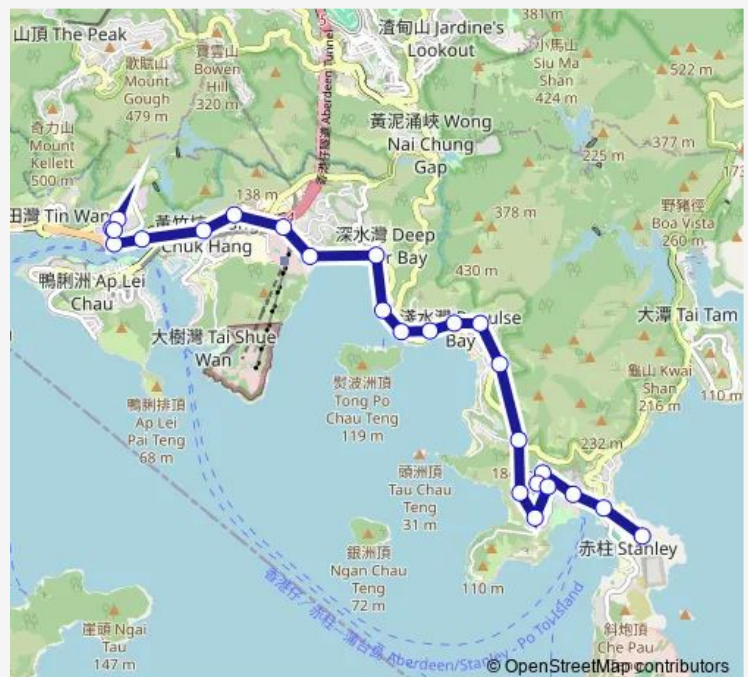

Monday 05:00-20:00

Tuesday 05:00-20:00

Wednesday 05:00-20:00

Thursday 05:00-20:00

Friday 05:00-20:00

Saturday 05:00-20:00

Sunday 05:00-20:00

Route info

Direction: YUE FAI ROAD, NEAR ABERDEEN MAIN ROAD

Stops: 20

Trip Duration: 0 hour 23 min

Cape Road, Opposite TO Cape Road, Lung TAN Courte
Leung MA House|Cape Road, Opposite TO Lung TAN
Court

Cape Road, Opposite Chun MA House|Cape Road, Op-
posite TO Chun MA House

CARMEL ROAD, NEAR STANLEY PLAZA

STANLEY VILLAGE ROAD, NEAR STANLEY MARKET

TUNG TAU WAN ROAD, NEAR SAINT STEPHEN'S COL-
LEGE

Tung TAU WAN Road, Stanley Prison

Direction

Tung TAU WAN Road, Stanley Prison — YUE FAI ROAD, NEAR ABERDEEN MAIN ROAD

Friday 05:25-00:25⁺¹

Saturday 05:25-00:25⁺¹

Sunday 05:25-00:25⁺¹

Route info

Direction: Tung TAU WAN Road, Stanley Prison

Stops: 25

Trip Duration: 0 hour 23 min

WONG CHUK HANG ROAD, NEAR WONG CHUK HANG
RECREATION GROUND