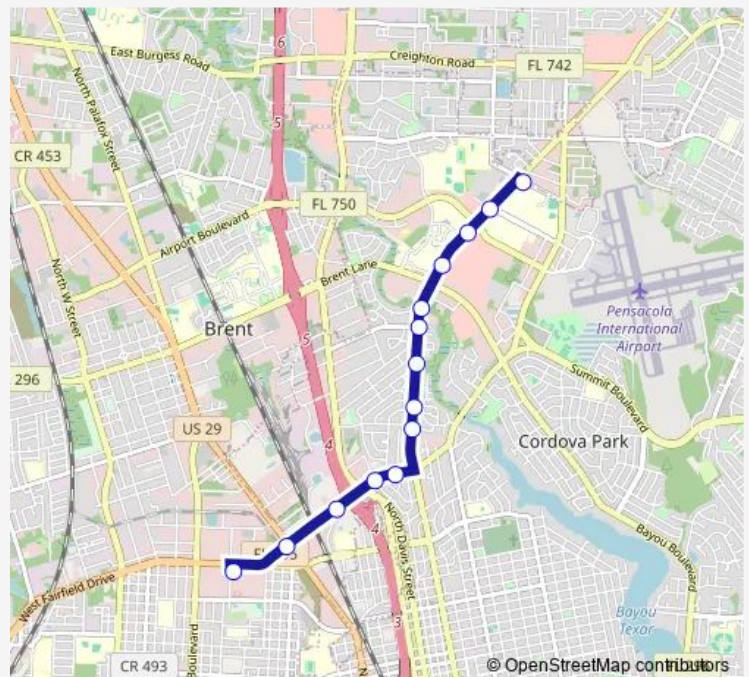

Direction

Ecat Transfer Station — PSC Transfer Station

14 stops

[Open route schedule](#)

Ecat Transfer Station

Fairfield Dr. & Palafox St.

Fairfield & Marcus Dr

Fairfield Dr & W. Highland Dr

9Th Ave & College Blvd

PSC Transfer Station

Route schedule

Ecat Transfer Station — PSC Transfer Station

Monday 06:00-18:30

Tuesday 06:00-18:30

Wednesday 06:00-18:30

Thursday 06:00-18:30

Friday 06:00-18:30

Saturday 06:00-18:00

Sunday 06:00-18:00

Route info

Direction: Ecat Transfer Station

Stops: 14

Trip Duration: 0 hour 30 min

Direction

Thursday 06:30-19:00

Friday 06:30-19:00

Saturday 06:30-18:30

Sunday 06:30-18:30

Route info

Direction: PSC Transfer Station

Stops: 16

Trip Duration: 0 hour 25 min