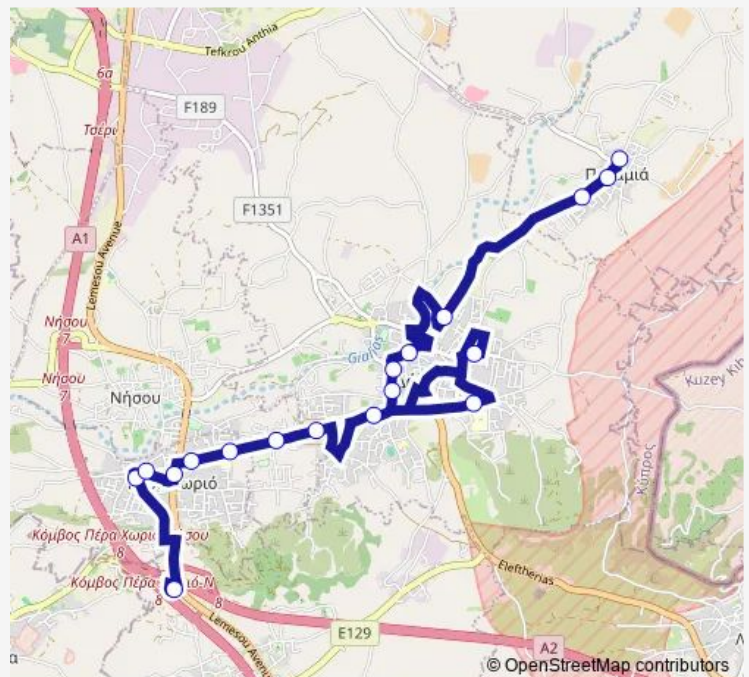

Griva Digeni - 25 Martiou

Agios Andronikos Church

A´ Dali Elementary School

Filias - 1st Potamia

Potamia Elementary School

Potamia Community Board

Route schedule

Alampra Bus Station — Potamia Community Board

Monday 04:20-21:30

Tuesday 04:00-21:30

Wednesday 04:00-21:30

Thursday 04:00-21:30

Friday 04:00-21:30

Saturday 04:00-20:25

Sunday 04:45-19:50

Route info

Direction: Alampra Bus Station

Stops: 18

Trip Duration: 0 hour 35 min

Direction

Potamia Community Board — Alampra Bus Station

18 stops

[Open route schedule](#)

Potamia Community Board