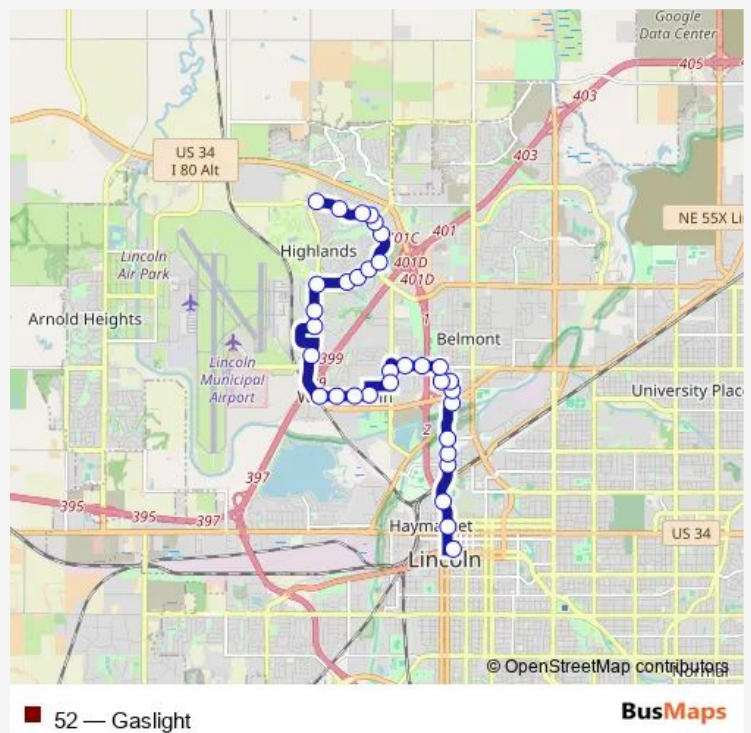

Bus 52 Gaslight

[Go to website](#)

Direction
 L Street & South 11th Street, Stop 1 — West Fletcher Avenue & Northwest 12th Street, Ne
 33 stops
[Open route schedule](#)

- L Street & South 11th Street, Stop 1
- North 10th Street & P Street, Se
- North 10th Street & T Street, Se
- North 10th Street & Charleston Street, Se
- North 10th Street & Claremont Street, Se
- North 10th Street & Military Road, Se
- North 11th Street & Saunders Avenue, Se
- North 11th Street & Nance Avenue, Ne
- Garber Avenue & North 11th Street, Nw
- Garber Avenue & North 9th Street, Ne
- North 9th Street & Adams Street, Se
- Adams Street & North 5th Street, Ne
- Adams Street & North 3rd Street, Nw
- North 1st Street & Adams Street, Sw
- North 1st Street & West Garber Avenue, Sw
- Northwest 4th Street & West Dawes, Nw
- West Dawes Avenue & North Chester Street, Ne
- West Dawes Avenue & Northwest 8th Street, Ne
- West Dawes Avenue & West Cornhusker Highway, Ne
- Northwest 12th Street & West Bond Street, Ne
- Northwest 12th Street & West Upland Avenue, Ne

Route schedule

L Street & South 11th Street, Stop 1 — West Fletcher Avenue & Northwest 12th Street, Ne

| | |
|-----------|-------------|
| Monday | 05:40-17:40 |
| Tuesday | 05:40-17:40 |
| Wednesday | 05:40-17:40 |
| Thursday | 05:40-17:40 |
| Friday | 05:40-17:40 |
| Saturday | 08:40-16:40 |
| Sunday | — |

Route info

Direction: L Street & South 11th Street, Stop 1
 Stops: 33
 Trip Duration: 0 hour 20 min

Northwest 12th Street & Kingbird Road, Ne

Northwest 12th Street & W Highland Boulevard, Se

West Highland Boulevard & Northwest 7th Street, Sw

West Highland Boulevard & Discovery Drive, Se

West Highland Boulevard & Innovation Drive, Sw

Northwest 1st Street & West Highland Boulevard, Ne

Northwest 1st Street & West Grand Drive, Se

Northwest 1st Street & West Fletcher Avenue