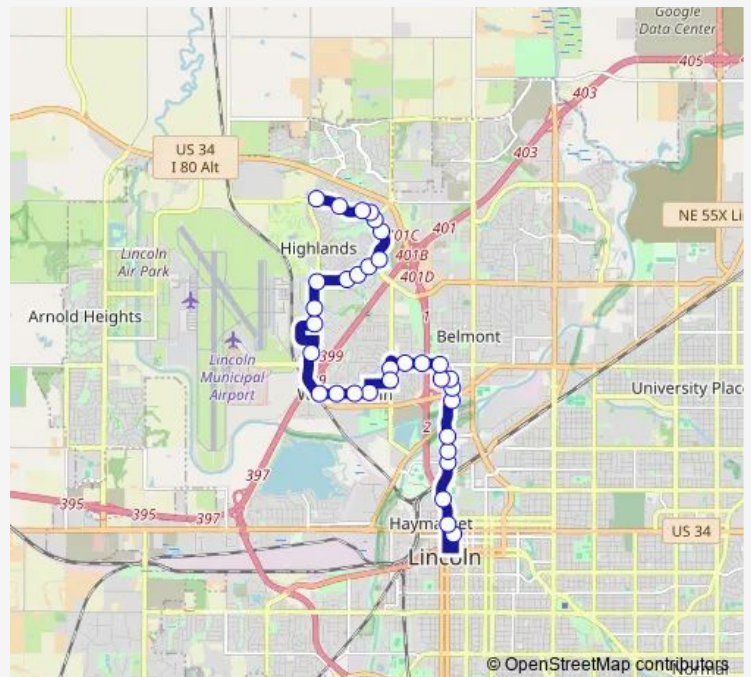

Bus 52 Gaslight

[Go to website](#)

Direction
 West Fletcher Avenue & Northwest 12th Street, Ne —
 South 11th Street & N Street

29 stops

[Open route schedule](#)

- West Fletcher Avenue & Northwest 12th Street, Ne
- Kawasaki Rail Car Division
- Kawasaki Main Building
- Northwest 13th Street & West Keating Drive, Nw
- Northwest 13th Street & Northwest 10th Street, Nw
- Northwest 12th Street & W Highland Boulevard, Sw
- Northwest 12th Street & Kingbird Road, Nw
- Northwest 12th Street & West Upland Avenue, Nw
- Northwest 12th Street & West Bond Street, Sw
- West Dawes Avenue & Northwest 10th Street, Sw
- West Dawes Avenue & Northwest 8th Street, Sw
- West Dawes Avenue & North Chester Street, Se
- West Dawes Avenue & Northwest 4th Street, Sw
- North 1st Street & West Garber Avenue, Se
- North 1st Street & Adams Street, Se
- Adams Street & North 3rd Street, Sw
- Adams Street & North 5th Street, Sw
- North 9th Street & Adams Street, Sw
- North 9th Street & Garber Avenue, Nw
- North 11th Street & Garber Avenue, Sw
- North 11th Street & Nance Avenue, Sw

Route schedule

West Fletcher Avenue & Northwest 12th Street, Ne —
 South 11th Street & N Street

Monday	06:03-17:03
Tuesday	06:03-17:03
Wednesday	06:03-17:03
Thursday	06:03-17:03
Friday	06:03-17:03
Saturday	—
Sunday	—

Route info

Direction: West Fletcher Avenue & Northwest 12th Street, Ne

Stops: 29

Trip Duration: 0 hour 32 min

■ 52 — Gaslight

North 11th Street & Saunders Avenue, Nw

North 10th Street & Military Road, Sw

North 10th Street & Claremont Street, Nw

North 10th Street & Charleston Street, Nw

North 9th Street & T Street, Sw

P Street & North 9th Street, Se

P Street & North 11th Street, Sw

South 11th Street & N Street

Direction

South 11th Street & N Street — West Fletcher Avenue & Northwest 12th Street, Ne