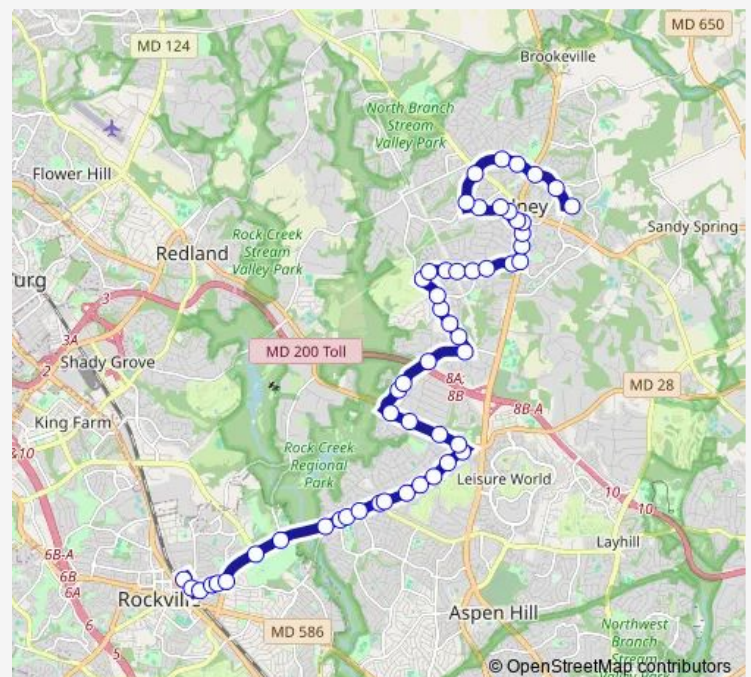

Prince Philip DR & Georgia Ave

Queen Elizabeth DR & Shady View Ln

Queen Elizabeth DR & Heritage Hills Dr

Queen Elizabeth DR & Dutchess Dr

Queen Elizabeth DR & Shallow Brook Ln

Morningwood DR & Headwaters Dr

Morningwood DR & Sunset Lake Ct

Morningwood DR & Bantry Way

Georgia AVE & Morningwood Dr

Georgia AVE & Queen Mary Dr

Georgia AVE & King William Dr

Hines RD & Georgia Ave

Hines RD & Monitor Dr

Hines RD & Lafayette Dr

Hines RD & Wellfleet Dr

Hines RD & Evangaline Ln

Hines RD & Macduff Ave

Hines RD & Macduff Ave

Route schedule

Hospital CUT Thru RD & Prince Philip Dr — Rockville Station & BAY D - East

Monday	05:30-08:30
Tuesday	05:30
Wednesday	05:30
Thursday	05:30
Friday	05:30
Saturday	—
Sunday	—

Route info

Direction: Hospital CUT Thru RD & Prince Philip Dr

Stops: 50

Trip Duration: 0 hour 36 min

52 — 52-Olney-Mont. General Hosp.-Rockv.

Hines RD & Sandy Knoll Dr

Cashell RD & Cherry Valley Dr

Cashell RD & Continental Dr