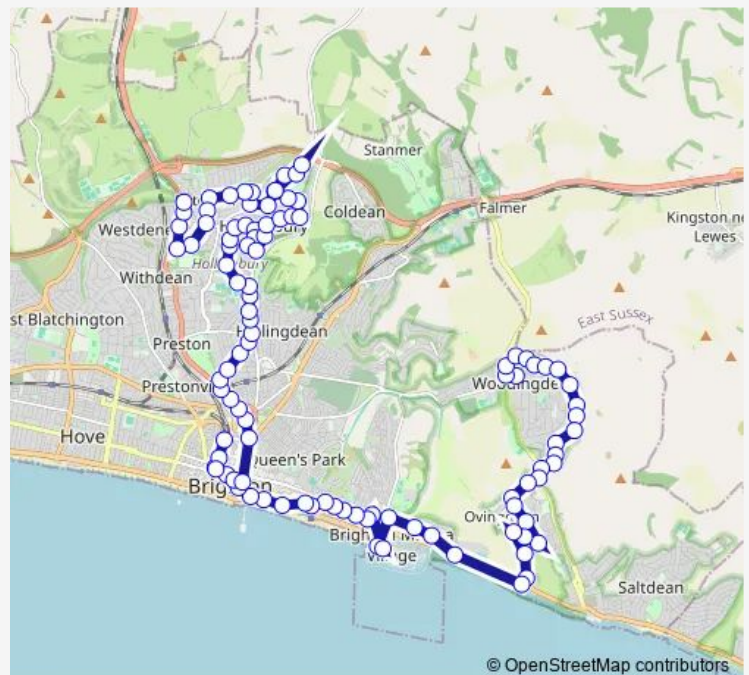

Thursday 08:45-16:45

Friday 08:45-16:45

Saturday 08:45-16:45

Sunday 08:45-16:45

Route info

Direction: Old Village

Stops: 83

Trip Duration: 1 hour 25 min

52 — Woodingdean - Brighton - Hollingbury - Patcham

Lyminster Avenue South

Lyminster Avenue middle

Crabtree Avenue

Highfield Crescent

Greenfield Close

Greenfield Crescent middle

Woodbourne Shops