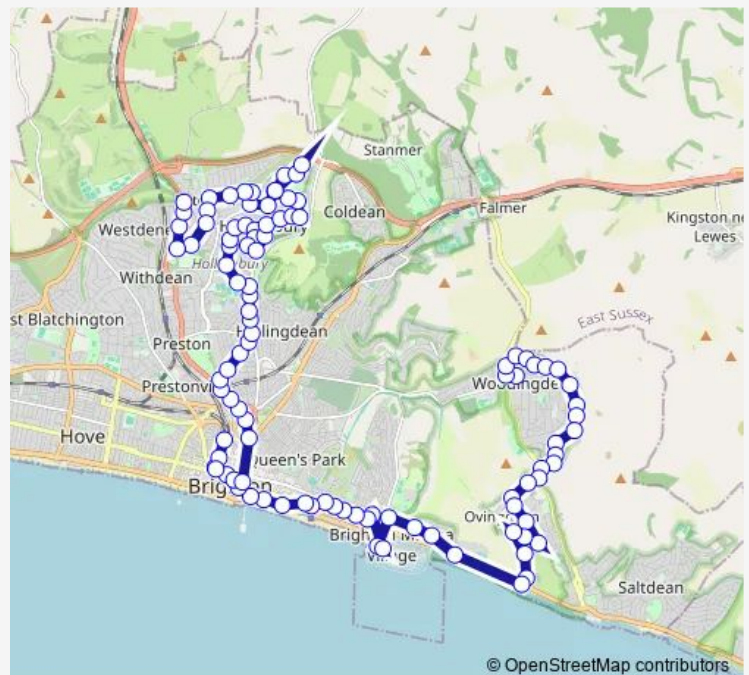

### Route schedule

Old Village — Warren Way

Monday 08:45-16:45

Tuesday 08:45-16:45

Wednesday 08:45-16:45

Thursday 08:45-16:45

Friday 08:45-16:45

Saturday 08:45-16:45

### Route info

Direction: Old Village

Stops: 83

Trip Duration: 1 hour 25 min

■ 52 — Woodingdean - Brighton - Hollingbury - Patcham

Lyminster Avenue South

Lyminster Avenue middle

Crabtree Avenue