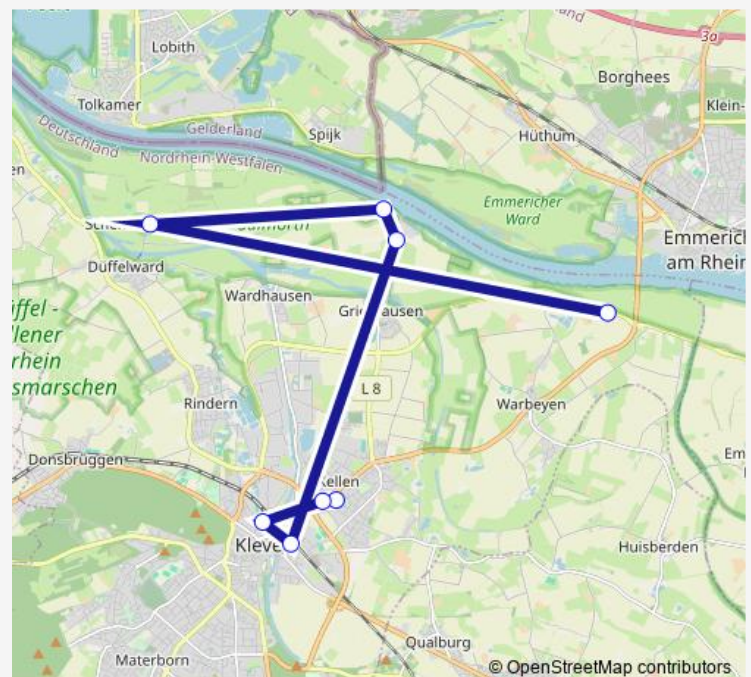

Saturday —

Sunday —

Route info

Direction: Kleve Driesberg

Stops: 23

Trip Duration: 0 hour 43 min

Kleve Flutstraße

Kleve Bahnhof

Direction

Kleve Willibrordschule — Kleve Baumannshof

8 stops

[Open route schedule](#)

Kleve Willibrordschule

Kleve Schulstraße

Kleve Flutstraße

Kleve Bahnhof

Wednesday 10:50-16:01

Thursday 10:50-16:01

Friday 10:50-16:01

Saturday —

Sunday —

Route info

Direction: Kleve Willibrordschule

Stops: 8

Sunday —

Route info

Direction: Kleve Schenkenschanz

Stops: 8

Trip Duration: 0 hour 39 min

Direction

Kleve Flutstraße — Kleve Baumannshof

8 stops