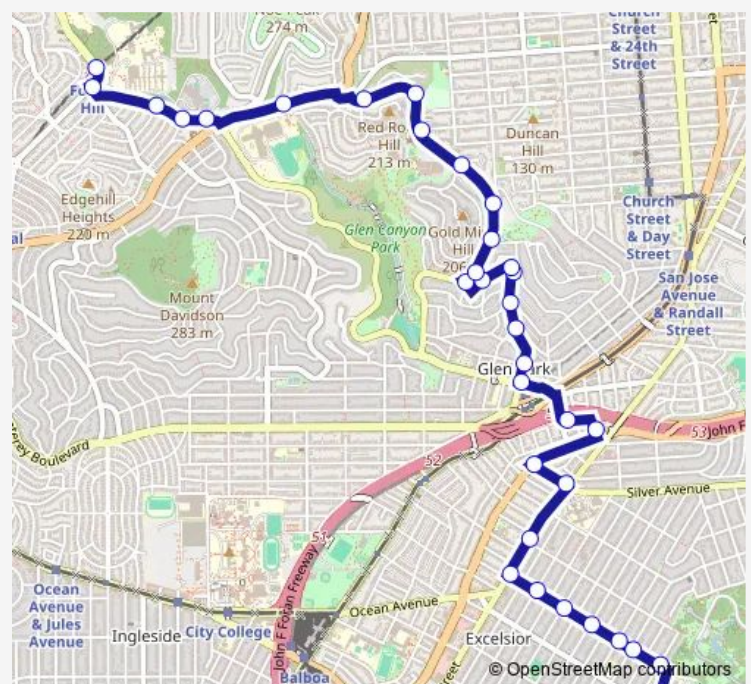

Diamond St & Diamond Heights Blvd

### Route schedule

Dublin St & La Grande Ave — Laguna Honda Blvd/Forest Hill Sta

Monday 06:00-22:00

Tuesday 06:00-22:00

Wednesday 06:00-22:00

Thursday 06:00-22:00

Friday 06:00-22:00

Saturday 08:00-22:02

### Route info

Direction: Dublin St & La Grande Ave

Stops: 34

Trip Duration: 0 hour 25 min

52 — Excelsior

Diamond Heights Blvd & Berkeley

Diamond Heights Blvd & Addison St

Diamond Heights Blvd & Diamond St