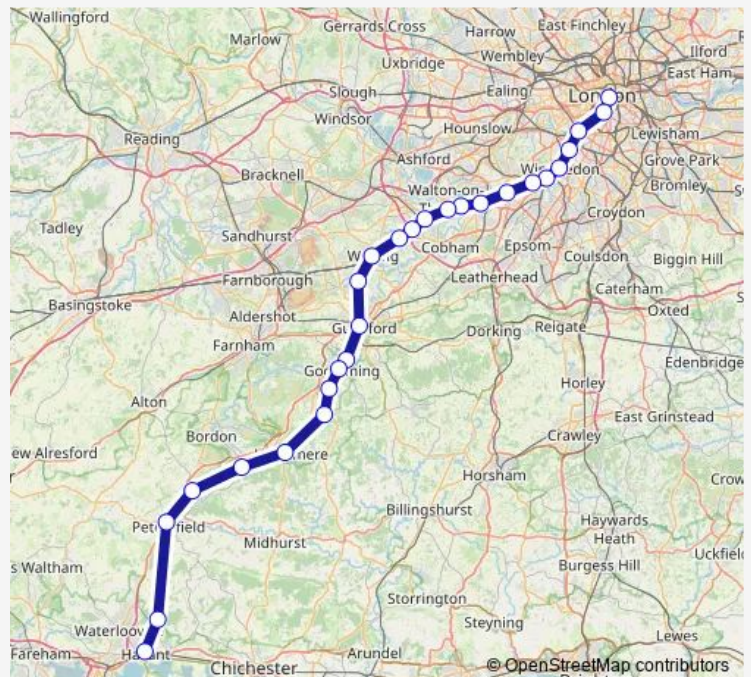

London Waterloo — Havant

Monday —

Tuesday —

Wednesday —

Thursday —

Friday —

Saturday —

Sunday 08:02

Route info

Direction: London Waterloo

Stops: 17

Trip Duration: 1 hour 51 min

Sw:Wat->Hav — SW train service from WAT to Hav

Direction

London Waterloo — Havant

27 stops

[Open route schedule](#)

London Waterloo

Vauxhall

Clapham Junction

Earlsfield

Wimbledon

Raynes Park

New Malden

Route schedule

London Waterloo — Havant

Monday

—

Tuesday

—

Wednesday

—