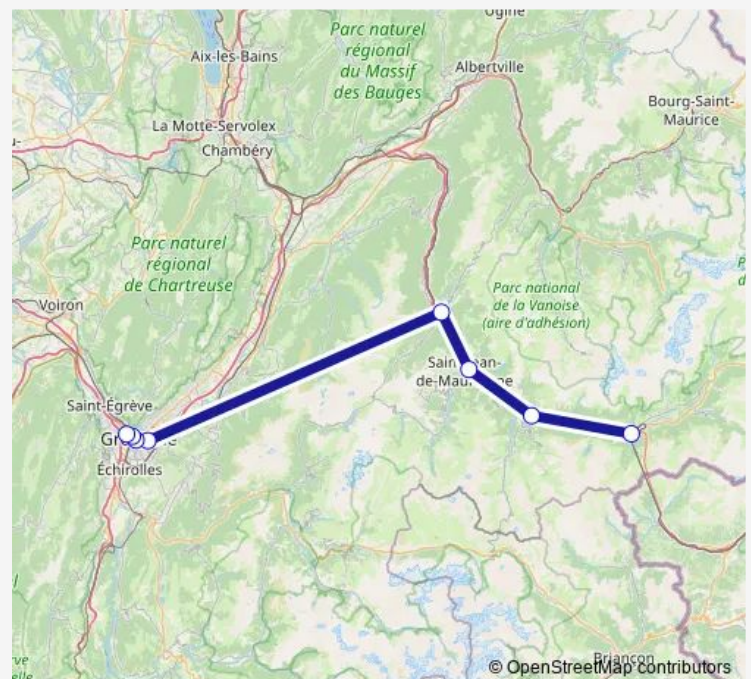

Direction

Modane — Grenoble-Gare-Routière

8 stops

[Open route schedule](#)

Modane

Saint-Michel-Valloire

Saint-Jean-de-Maurienne-Arvan

Saint-Avre-la-Chambre

Saint-Martin-d'Hères

Grenoble-Eugène-Chavant

Grenoble-Victor-Hugo

Grenoble-Gare-Routière

Route schedule

Modane — Grenoble-Gare-Routière

Monday	—
Tuesday	—
Wednesday	—
Thursday	—
Friday	—
Saturday	—
Sunday	17:40

Route info

Direction: Modane

Stops: 8

Trip Duration: 2 hour 10 min

Direction

Grenoble-Gare-Routière — Modane

7 stops

[Open route schedule](#)

Grenoble-Gare-Routière

Montmélian

Aiguebelle

Saint-Avre-la-Chambre

Saint-Jean-de-Maurienne-Arvan

Saint-Michel-Valloire

Modane

Route schedule