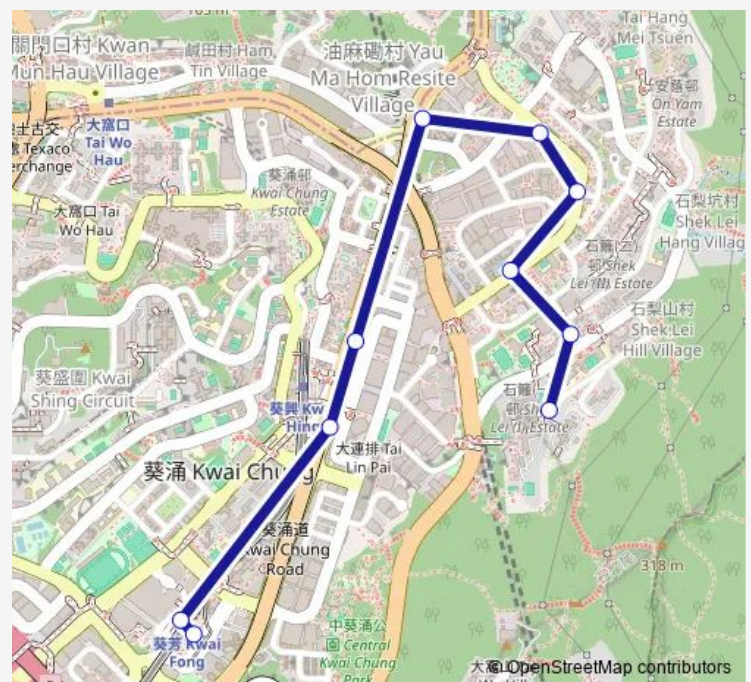

[Kmb] SUN Kwai Hing Gardens[[Lwb] SUN Kwai Hing Gardens

[Kmb] Metroplaza

[Kmb] Kwai Fong Station BUS Terminus[[Lwb] Kwai Fong Station BUS Terminus

Route schedule

[Kmb] LEI PUI Street BUS Terminus — [Kmb] Kwai Fong Station BUS Terminus[[Lwb] Kwai Fong Station BUS Terminus

Monday 05:40-20:00

Tuesday 05:40-20:00

Wednesday 05:40-20:00

Thursday 05:40-20:00

Friday 05:40-20:00

Saturday 05:40-20:00

Sunday 05:40-20:30

Route info

Direction: [Kmb] LEI PUI Street BUS Terminus

Stops: 10

Trip Duration: 0 hour 20 min

■ 31M — Shek LEI (LEI PUI ST) - Kwai Fong Station

Direction

[Kmb] Kwai Fong Station BUS Terminus[[Lwb] Kwai Fong Station BUS Terminus — [Kmb] LEI PUI Street BUS Terminus