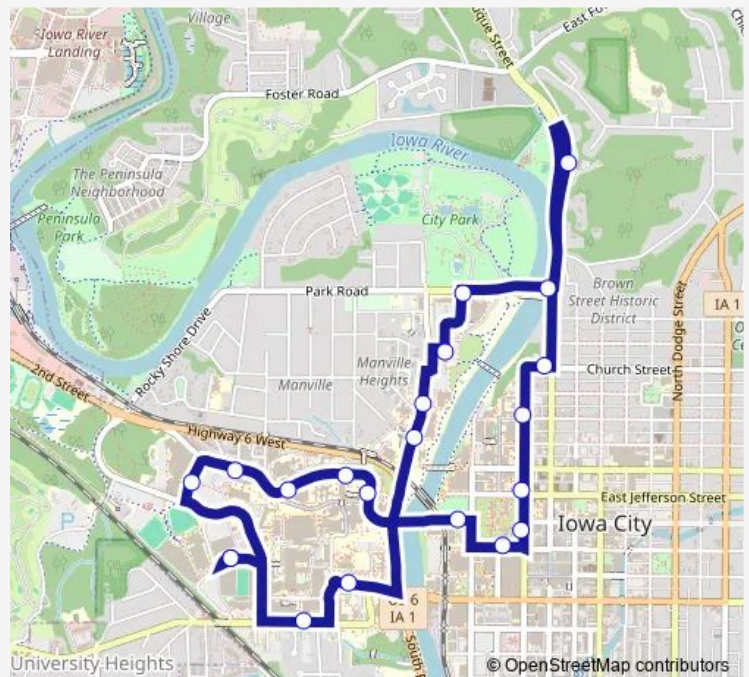

Dental College

Hardin Library

Newton Rd - Merf

Pappajohn Biomedical Discovery Building

Art Building

Theatre Building

Hancher Lot East

Hancher/Park Rd

Park Rd Bridge South

Mayflower Hall

Church St North

Currier Hall

Pbb

Clinton & Iowa

Schaeffer Hall

Hubbard Park

Rienow Hall

Family Care

Wctc 1,3,5,7

Route schedule

Wctc 1,3,5,7 — Wctc 1,3,5,7

Monday	19:01-00:13 ⁺¹
Tuesday	19:01-00:13 ⁺¹
Wednesday	19:01-00:13 ⁺¹
Thursday	19:01-00:13 ⁺¹
Friday	19:01-00:13 ⁺¹
Saturday	11:46-00:22 ⁺¹
Sunday	11:46-00:22 ⁺¹

Route info

Direction: Wctc 1,3,5,7

Stops: 21

Trip Duration: 0 hour 36 min

31m — Red Route

31m Bus time schedules and route maps are available in an offline PDF at busmaps.com. Use the busmaps.com website to see live bus times, train schedule or subway schedule, and step-by-step directions for all public transit in Iowa City