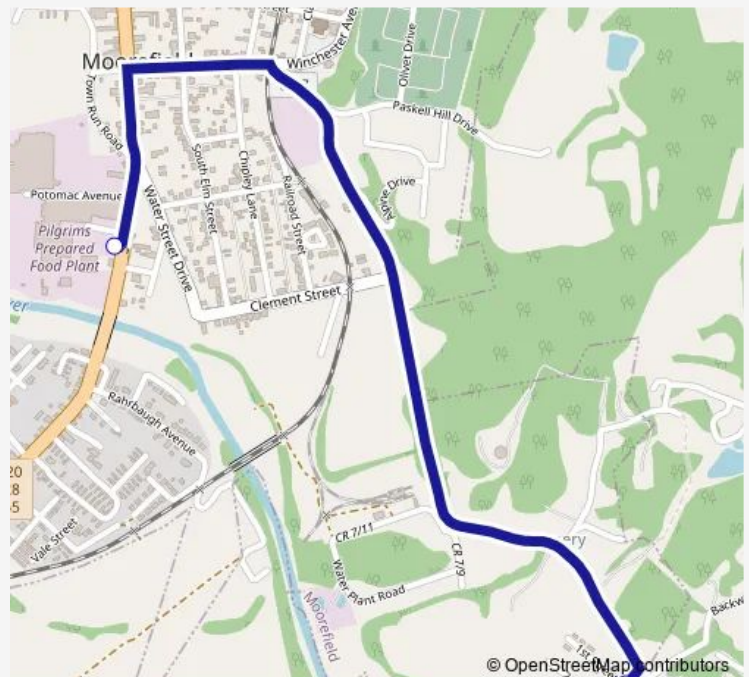

### Direction

Misty Terrace, Moorefield — Moorefield Pilgrim's Pride

2 stops

[Open route schedule](#)

Misty Terrace, Moorefield

Moorefield Pilgrim's Pride

### Route schedule

Misty Terrace, Moorefield — Moorefield Pilgrim's Pride

Monday 21:15

Tuesday 21:15

Wednesday 21:15

Thursday 21:15

Friday —

Saturday —

### Route info

Direction: Misty Terrace, Moorefield

Stops: 2

Trip Duration: 0 hour 10 min

■ Petersburg to Pilgrim's Pride

Bus time schedules and route maps are available in an offline PDF at [busmaps.com](https://busmaps.com). Use the [busmaps.com](https://busmaps.com) website to see live bus times, train schedule or subway schedule, and step-by-step directions for all public transit in Moorefield