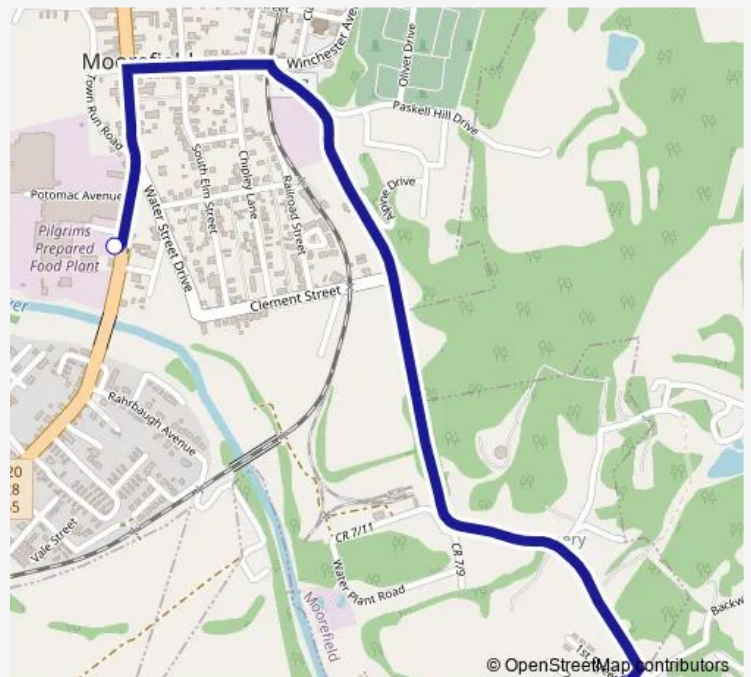

Bus Petersburg to Pilgrim's Pride

[Go to website](#)

Direction

Misty Terrace, Moorefield — Moorefield Pilgrim's Pride

2 stops

[Open route schedule](#)

Misty Terrace, Moorefield

Moorefield Pilgrim's Pride

Route schedule

Misty Terrace, Moorefield — Moorefield Pilgrim's Pride

Monday 21:15

Tuesday 21:15

Wednesday 21:15

Thursday 21:15

Friday —

Saturday —

Sunday —

Route info

Direction: Misty Terrace, Moorefield

Stops: 2

Trip Duration: 0 hour 10 min

■ Petersburg to Pilgrim's Pride

Bus time schedules and route maps are available in an offline PDF at busmaps.com. Use the busmaps.com website to see live bus times, train schedule or subway schedule, and step-by-step directions for all public transit in Moorefield