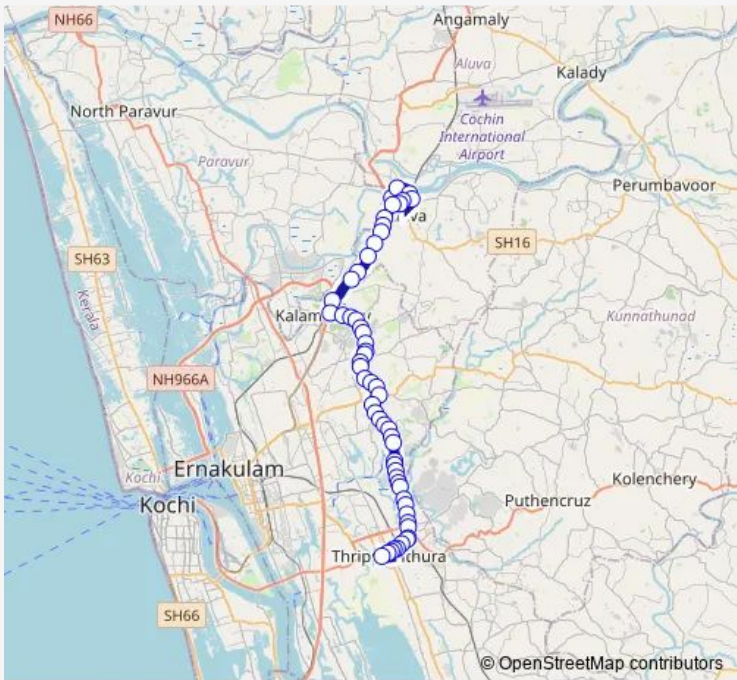

Route schedule
Thrippunithura — Aluva

Monday	06:00
Tuesday	06:00
Wednesday	06:00
Thursday	06:00
Friday	06:00
Saturday	06:00
Sunday	06:00

Route info

Direction: Thrippunithura

Stops: 50

Trip Duration: 1 hour 16 min

Thursday 06:00

Friday 06:00

Saturday 06:00

Sunday 06:00

Route info

Direction: Aluva

Stops: 56

Trip Duration: 1 hour 13 min