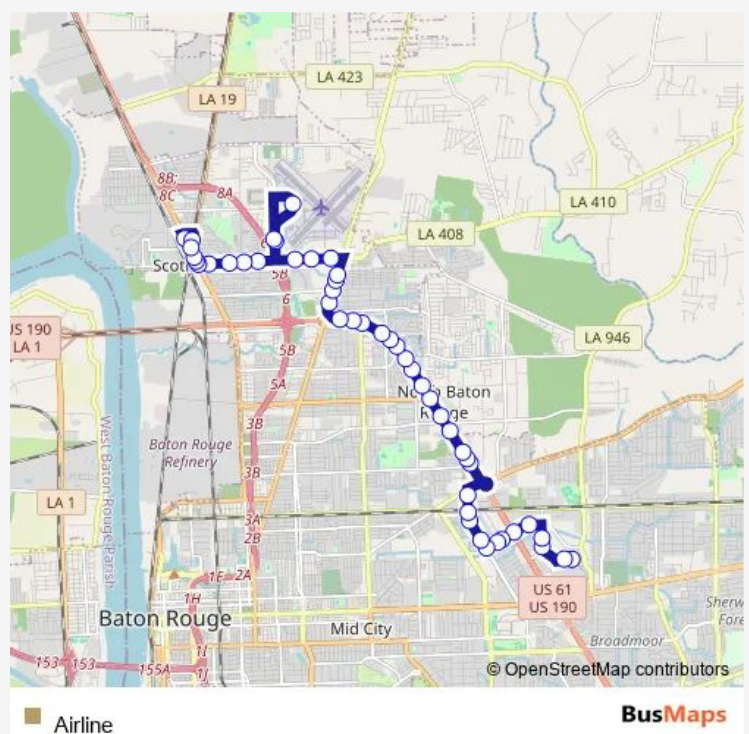

Airline Hwy @ Evangeline - N

Airline Hwy @ Hanks Dr - N

Airline Hwy @ St. Katherine - N

Route schedule

Cortana PI Walmart Transfer Center - E — Scotland @ Swan - S

Monday 06:05-21:00

Tuesday 06:05-21:00

Wednesday 06:05-21:00

Thursday 06:05-21:00

Friday 06:05-21:00

Saturday 06:20-20:00

Sunday 06:30-19:10

Route info

Direction: Cortana PI Walmart Transfer Center - E

Stops: 48

Trip Duration: 0 hour 43 min

Scenic Hwy @ Fairchild - N

Scenic Hwy @ Teal St - N

Hwy 19 @ Robin St - S

Scotland @ Swan - S

Direction

Scotland @ Swan - S — Cortana PI Walmart Transfer Center - E

54 stops

[Open route schedule](#)

Sunday 06:30-19:21

Route info

Direction: Scotland @ Swan - S

Stops: 54

Trip Duration: 0 hour 37 min

Airline Hwy @ Blanchard Trailer Sales -

Airline Hwy @ Prescott/Mr Poboy - S

Airline Hwy @ Bicentennial - S