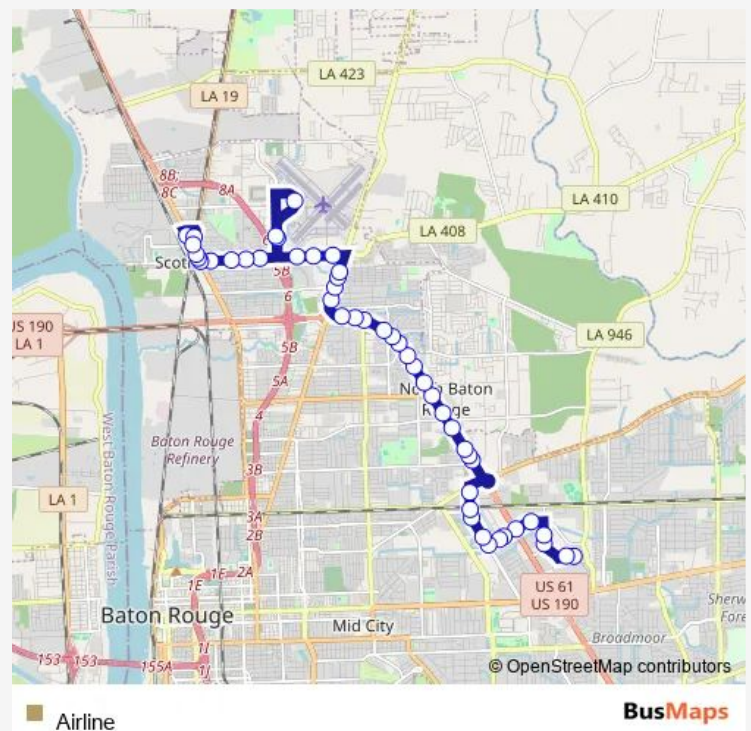

### Direction

Cortana PI Walmart Transfer Center - E — Scotland @ Swan - S

48 stops

[Open route schedule](#)

Cortana PI Walmart Transfer Center - E

Cortana PI @ Lowes - W

Airway @ Idea -N

Airway @ Leo Skating - N

Airline Hwy @ Hanks Dr - N

Airline Hwy @ St. Katherine - N

### Route schedule

Cortana PI Walmart Transfer Center - E — Scotland @ Swan - S

Monday 06:05-21:00

Tuesday 06:05-21:00

Wednesday 06:05-21:00

Thursday 06:05-21:00

Friday 06:05-21:00

Saturday 06:20-20:00

### Route info

Direction: Cortana PI Walmart Transfer Center - E

Stops: 48

Trip Duration: 0 hour 43 min

Airline Hwy @ Greenwell St - N

Earl K. Long Transfer Center - N

Airline @ New Life Ministries - N

Airline @ McClelland Dollar General - N