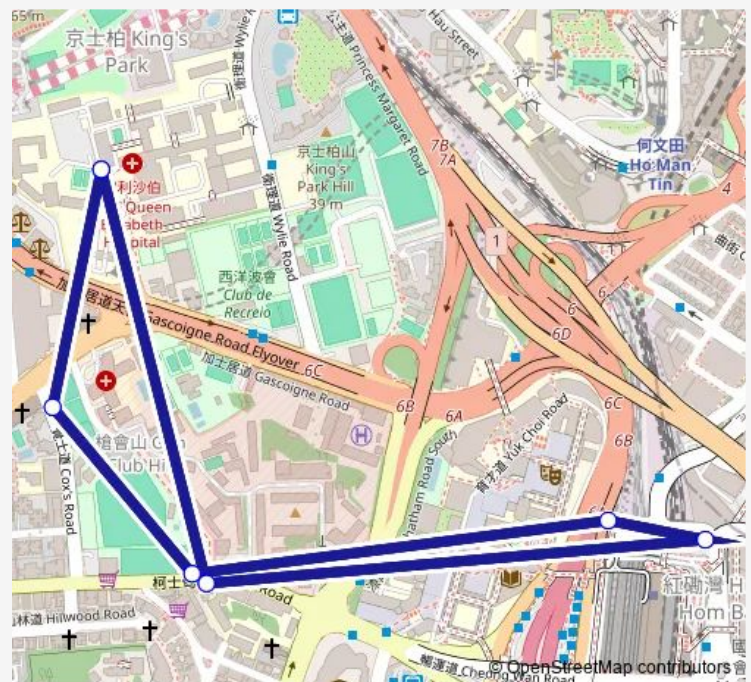

### Direction

Nightingale Road, Near Queen Elizabeth Hospital M Block  
— Nightingale Road, Near Queen Elizabeth Hospital M Block

7 stops

[Open route schedule](#)

Nightingale Road, Near Queen Elizabeth Hospital M Block

COX'S Road, Near Carmen'S Garden

Austin Road, Near Austin Road Substation

ON WAN Road, Near Hung HOM Station|On WAN Road, Near Hung HOM Station

Cheong WAN Road, Near THE Metropolis Tower|Cheong WAN Road, Near Hung HOM Station|Hung HOM Station, Cheong WAN Road

### Route schedule

Nightingale Road, Near Queen Elizabeth Hospital M Block  
— Nightingale Road, Near Queen Elizabeth Hospital M Block

Monday 06:15-19:00

Tuesday 06:15-19:00

Wednesday 06:15-19:00

Thursday 06:15-19:00

### Route info

Direction: Nightingale Road, Near Queen Elizabeth Hospital M Block

Stops: 7

Trip Duration: 0 hour 9 min

26h Bus time schedules and route maps are available in an offline PDF at [busmaps.com](https://busmaps.com). Use the [busmaps.com](https://busmaps.com) website to see live bus times, train schedule or subway schedule, and step-by-step directions for all public transit in Mong Kok