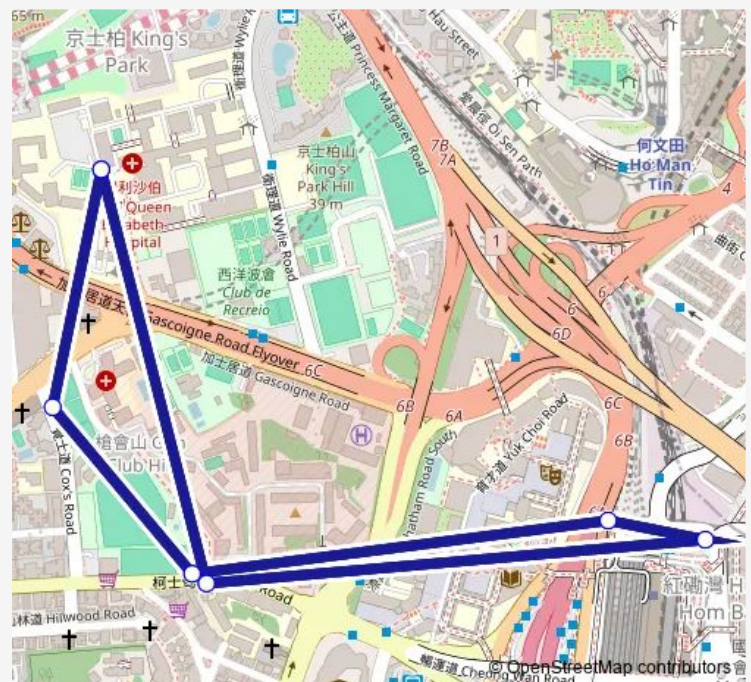

### Direction

NIGHTINGALE ROAD, NEAR QUEEN ELIZABETH HOSPITAL M BLOCK — NIGHTINGALE ROAD, NEAR QUEEN ELIZABETH HOSPITAL M BLOCK

7 stops

[Open route schedule](#)

NIGHTINGALE ROAD, NEAR QUEEN ELIZABETH HOSPITAL M BLOCK

COX'S ROAD, NEAR CARMEN'S GARDEN

Austin Road, Near Austin Road Substation

ON WAN ROAD, NEAR HUNG HOM STATION

Cheong WAN Road, Near THE Metropolis Tower|Cheong WAN Road, Near Hung HOM Station|Hung HOM Station, Cheong WAN Road

### Route schedule

NIGHTINGALE ROAD, NEAR QUEEN ELIZABETH HOSPITAL M BLOCK — NIGHTINGALE ROAD, NEAR QUEEN ELIZABETH HOSPITAL M BLOCK

Monday	06:15-19:00
Tuesday	06:15-19:00
Wednesday	06:15-19:00
Thursday	06:15-19:00
Friday	06:15-19:00
Saturday	06:30
Sunday	12:00

### Route info

Direction: NIGHTINGALE ROAD, NEAR QUEEN ELIZABETH HOSPITAL M BLOCK

Stops: 7

Trip Duration: 0 hour 9 min

26H Bus time schedules and route maps are available in an offline PDF at [busmaps.com](https://busmaps.com). Use the [busmaps.com](https://busmaps.com) website to see live bus times, train schedule or subway schedule, and step-by-step directions for all public transit in Mong Kok