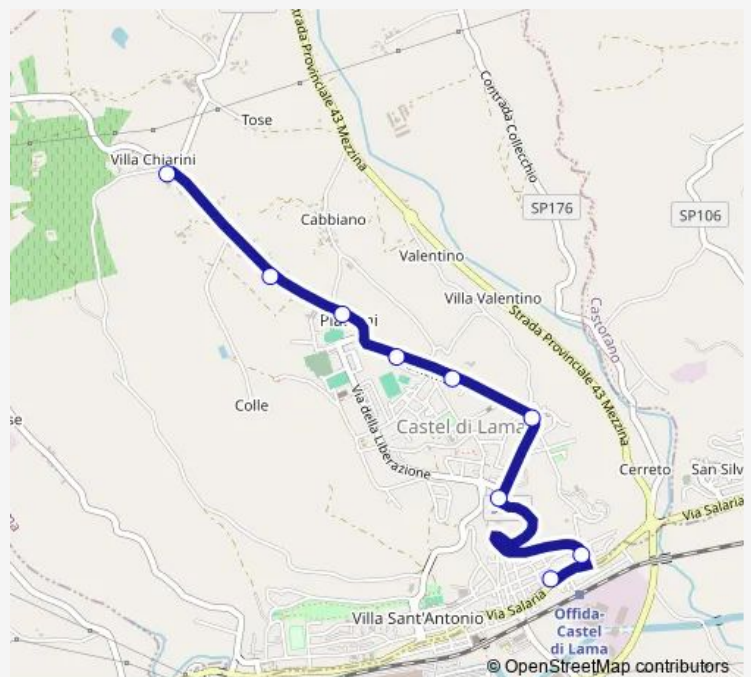

### Direction

Villa Chiarini - VIA Roma CV. 23 — Castel DI Lama - BAR Dello Sport

9 stops

[Open route schedule](#)

Villa Chiarini - VIA Roma CV. 23

Piattoni - VIA Roma CV. 197

Piattoni - Ufficio Postale

Piattoni - Scuola Media

### Route schedule

Villa Chiarini - VIA Roma CV. 23 — Castel DI Lama - BAR Dello Sport

Monday 13:05

Tuesday 13:05

Wednesday 13:05

Thursday 13:05

Friday 13:05

Saturday 13:05

### Route info

Direction: Villa Chiarini - VIA Roma CV. 23

Stops: 9

Trip Duration: 0 hour 10 min

■ Villa Chiarini-Piattoni-Villa S.Antonio

Bus time schedules and route maps are available in an offline PDF at [busmaps.com](https://busmaps.com). Use the [busmaps.com](https://busmaps.com) website to see live bus times, train schedule or subway schedule, and step-by-step directions for all public transit in Piattoni-Villa Sant'Antonio