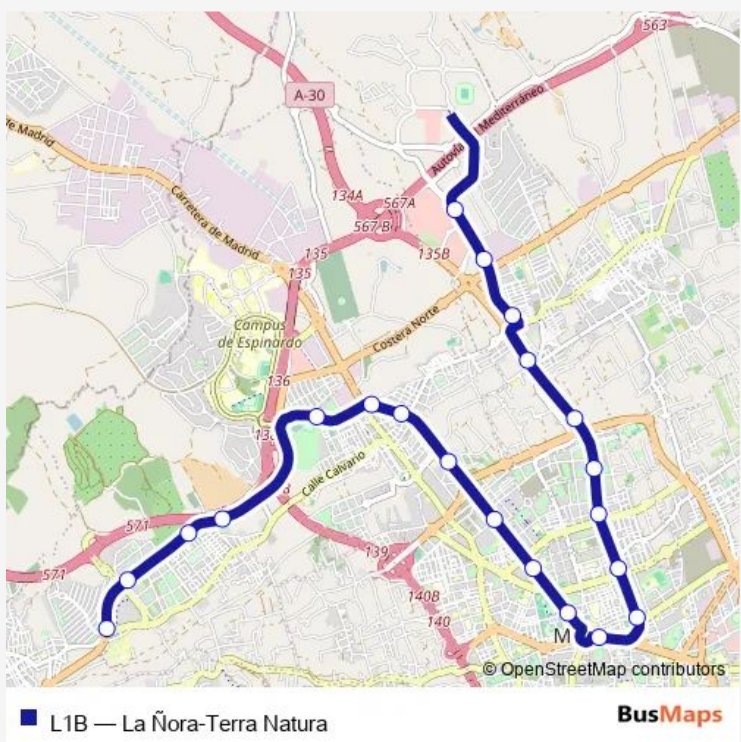

# Tram L1B La Ñora-Terra Natura

[Go to website](#)

**Direction**  
 Infantas — Ucam-Los Jerónimos  
 21 stops  
[Open route schedule](#)

- Infantas
- Príncipe Felipe
- Churra
- Alameda
- Los Cubos
- Santiago y Zairaiche
- Príncipe de Asturias
- Abenarabi
- Marina Española
- Plaza Circular
- Juan Carlos I
- Biblioteca Regional
- Senda de Granada
- Parque Empresarial
- El Puntal
- Espinardo
- Los Rectores-Terra Natura
- Guadalupe
- Reyes Católicos
- El Portón
- Ucam-Los Jerónimos

## Direction

Ucam-Los Jerónimos — Ucam-Los Jerónimos

22 stops

[Open route schedule](#)

Ucam-Los Jerónimos

El Portón

Reyes Católicos

Guadalupe

## Route info

Direction: Ucam-Los Jerónimos

Stops: 22

Trip Duration: 0 hour 40 min

**Direction**

Ucam-Los Jerónimos — Los Rectores-Terra Natura

5 stops

[Open route schedule](#)

**Route info**

Direction: Ucam-Los Jerónimos

Stops: 5

Trip Duration: 0 hour 6 min

L1B Tram time schedules and route maps are available in an offline PDF at [busmaps.com](https://busmaps.com). Use the [busmaps.com](https://busmaps.com) website to see live bus times, train schedule or subway schedule, and step-by-step directions for all public transit in Murcia