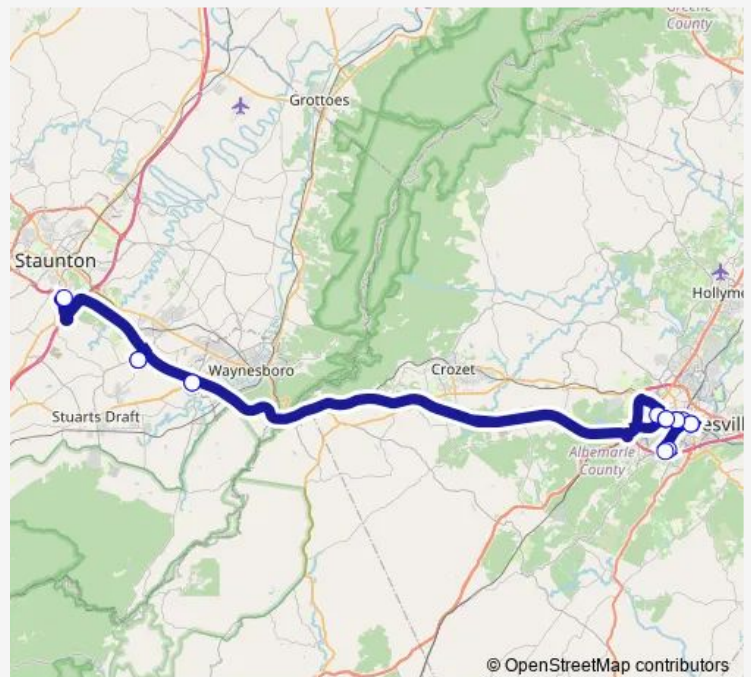

Monday 05:00-07:25

Tuesday 05:00-07:25

Wednesday 05:00-07:25

Thursday 05:00-07:25

Friday 05:00-07:25

Saturday —

Sunday —

Route info

Direction: Fishersville Park & Ride

Stops: 15

Trip Duration: 2 hour 55 min

© OpenStreetMap contributors

Afton Express

BusMaps

Direction

Fishersville Park & Ride — Staunton Mall (Frontier Drive/Jcpenney)

14 stops

[Open route schedule](#)

Fishersville Park & Ride

Waynesboro Park & Ride

University of Virginia Bavaro Hall

University of Virginia Moore Health Sciences Library

West Main at 7th St. (Amtrak)

5th Street Station

Thursday 14:40-17:45

Friday 14:40-17:45

Saturday —

Sunday —

Route info

Direction: Wegmans

Stops: 10

Trip Duration: 1 hour 30 min