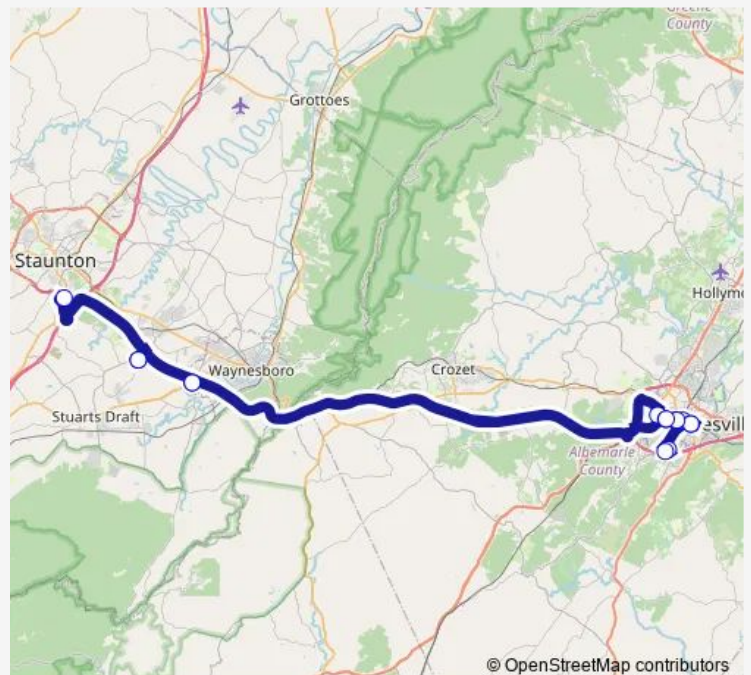

Wegmans

Downtown Transit Center

West Main at 8th St. (Amtrak)

UVA Hospital West Complex

Waynesboro Park & Ride

Fishersville Park & Ride

Route schedule

Fishersville Park & Ride — Fishersville Park & Ride

Monday 05:00-07:25

Tuesday 05:00-07:25

Wednesday 05:00-07:25

Thursday 05:00-07:25

Friday 05:00-07:25

Saturday —

Sunday —

Route info

Direction: Fishersville Park & Ride

Stops: 15

Trip Duration: 2 hour 55 min

■ Afton Express

Direction

Fishersville Park & Ride — Staunton Mall (Frontier Drive/Jcpenney)

14 stops

[Open route schedule](#)

Fishersville Park & Ride

Waynesboro Park & Ride

University of Virginia Bavaro Hall

University of Virginia Moore Health Sciences Library

West Main at 7th St. (Amtrak)

5th Street Station

Wegmans

Ridge Mcintire Rd. at Omni Hotel