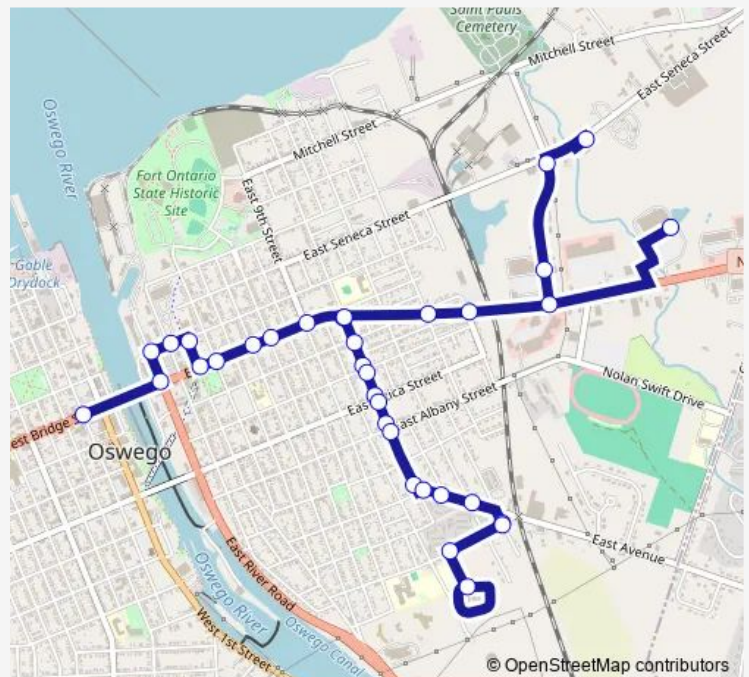

Direction

Walmart - Oswego — W Bridge St & W 2nd St

34 stops

[Open route schedule](#)

Walmart - Oswego

Centro Garage Oswego

OCO Medical Center

Price Chopper Plaza Rte 104 Osw

Route 104 & George St

Rte 104 & E 13th St

Rte 104 & E 12th St

E 10th St & Rte 104

E 10th St & Mohawk St

E 10th St & E Utica St

E 10th St & E Albany St

Cherry St & Church St

E 10th St & E Utica St

Route schedule

Walmart - Oswego — W Bridge St & W 2nd St

Monday	06:12-17:00
Tuesday	06:12-17:00
Wednesday	06:12-17:00
Thursday	06:12-17:00
Friday	06:12-17:00
Saturday	09:40-19:05
Sunday	—

Route info

Direction: Walmart - Oswego

Stops: 34

Trip Duration: 0 hour 25 min

Osw1B — Walmart - Hamilton Homes

E 10th St & E Mohawk St

E 10th St & E Oneida St

E 10th St & Route 104