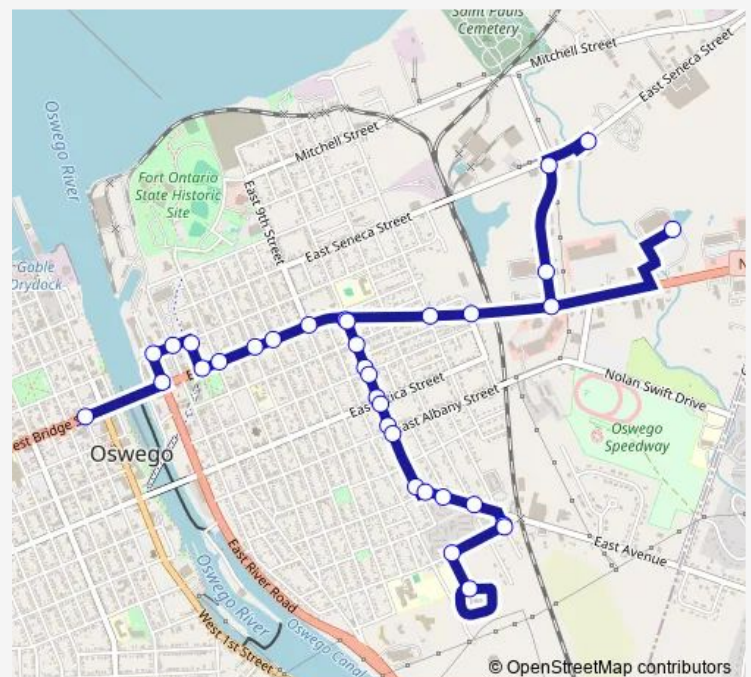

East Ave & Cherry St

### Route schedule

W Bridge St & W 2nd St — Walmart - Oswego

Monday 08:20-16:20

Tuesday 08:20-16:20

Wednesday 08:20-16:20

Thursday 08:20-16:20

Friday 08:20-16:20

Saturday 10:45-14:05

### Route info

Direction: W Bridge St & W 2nd St

Stops: 32

Trip Duration: 0 hour 24 min

Osw1b — Walmart - Hamilton Homes

BusMaps

Cherry St & E Albany St

E 10th St & E Utica St

## Route info

Direction: Walmart - Oswego

Stops: 34

Trip Duration: 0 hour 25 min

E Bridge St & E 7th St

E Bridge St & E 6th St

E 4th St & E Bridge St

E Bridge St & E 3rd St