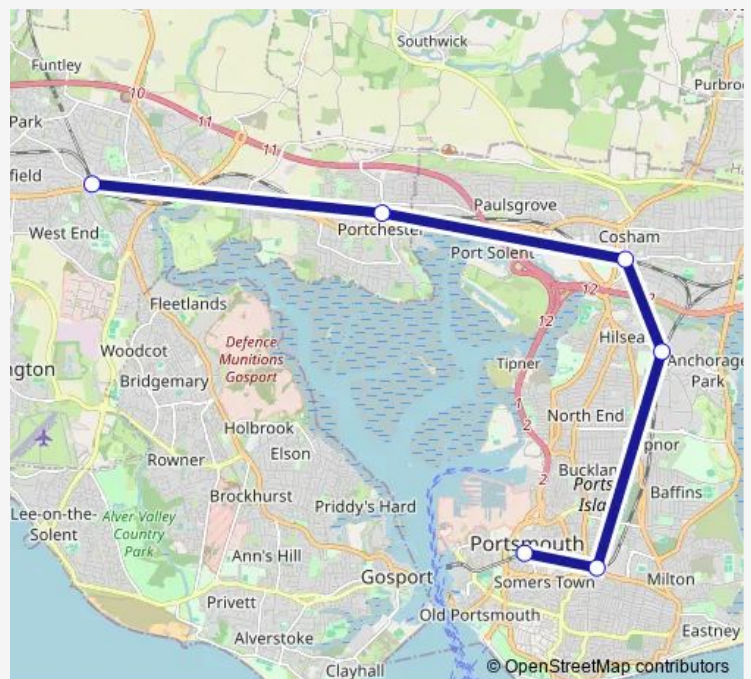

Rail Replacement Bus Service Sw:Pms->Frm SW replacement bus service from PMS to Frm

[Go to website](#)

Direction

Portsmouth & Southsea — Fareham

6 stops

[Open route schedule](#)

Portsmouth & Southsea

Fratton

Wednesday —

Thursday —

Friday —

Saturday —

Sunday

07:14-09:14

Route info

Direction: Portsmouth & Southsea

Stops: 6

Trip Duration: 0 hour 45 min

■ Sw:Pms->Frm — SW replacement bus service from PMS to Frm

Sw:Pms->Frm Rail Replacement Bus Service time schedules and route maps are available in an offline PDF at busmaps.com. Use the busmaps.com website to see live bus times, train schedule or subway schedule, and step-by-step directions for all public transit in Portsmouth