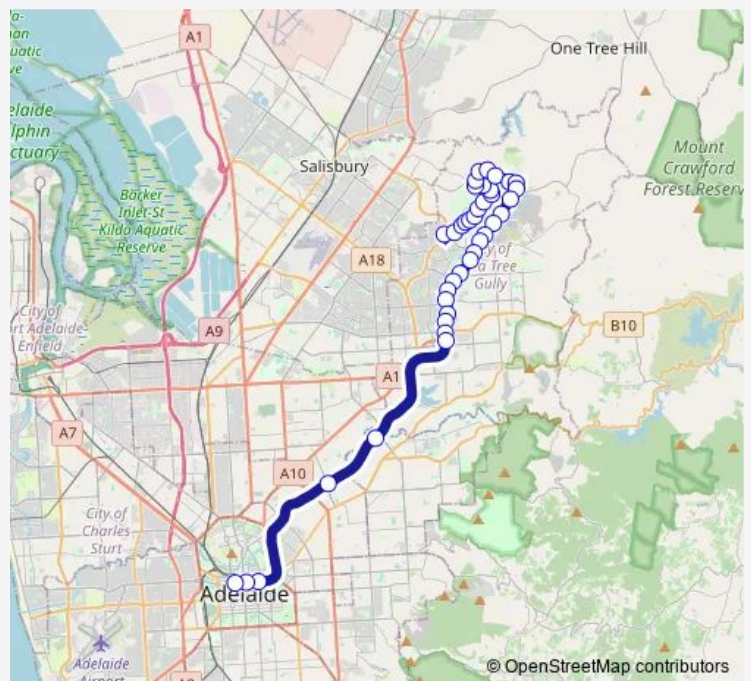

Stop 75 Golden Grove Rd - North West side

Stop 76 Golden Grove Rd - North East side

Stop 77 Golden Grove Rd - North side

Stop 78 Golden Grove Rd - North West side

Stop 78A Captain Robertson Ave - North side

Stop 78B Golden Grove Rd - East side

Stop 79 Golden Grove Rd - East side

Stop 80 Golden Grove Rd - East side

Route schedule

Zone D Golden Grove Interchange — Stop W1 Currie St - South side

Monday 06:54-22:27

Tuesday 06:54-22:27

Wednesday 06:54-22:27

Thursday 06:54-22:27

Friday 06:54-22:27

Saturday 09:29-22:27

Sunday 09:29-22:27

Route info

Direction: Zone D Golden Grove Interchange

Stops: 39

Trip Duration: 0 hour 56 min

548 — Greenwith and Tea Tree Plaza Interchange to City **BusMaps**

Stop 56 Golden Grove Rd - South East side

Stop 55 Golden Grove Rd - South East side

Stop 54 Golden Grove Rd - South East side