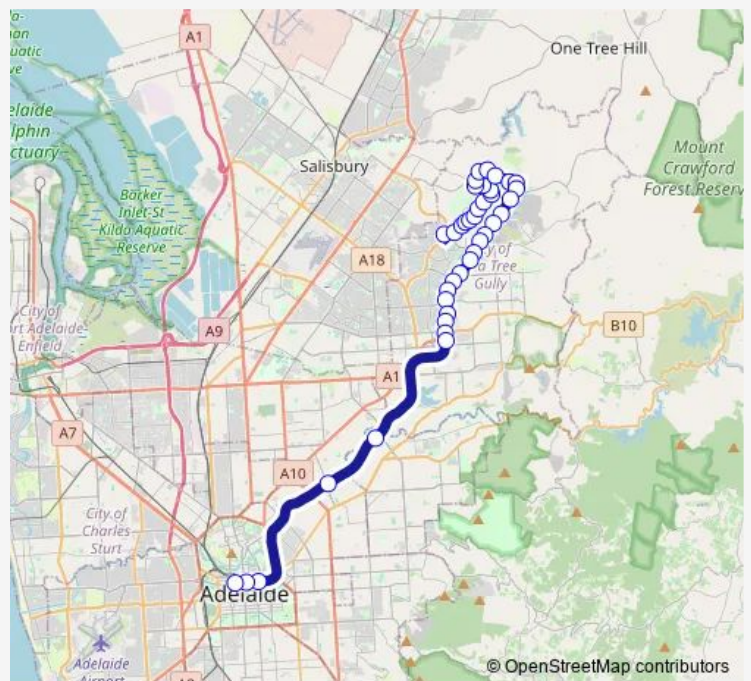

Stop 78B Golden Grove Rd - East side

Stop 79 Golden Grove Rd - East side

Stop 80 Golden Grove Rd - East side

Route schedule

Zone D Golden Grove Interchange — Stop W1 Currie St - South side

Monday 06:54-22:27

Tuesday 06:54-22:27

Wednesday 06:54-22:27

Thursday 06:54-22:27

Friday 06:54-22:27

Saturday 09:29-22:27

Sunday 09:29-22:27

Route info

Direction: Zone D Golden Grove Interchange

Stops: 39

Trip Duration: 0 hour 56 min

Stop 56 Golden Grove Rd - South East side

Stop 55 Golden Grove Rd - South East side

Stop 54 Golden Grove Rd - South East side

Stop 52 Golden Grove Rd - East side

Stop 51 Golden Grove Rd - East side

Stop 43A Golden Grove Rd - East side

Zone B Tea Tree Plaza Interchange - West side

Zone C Paradise Interchange - South East side

Zone A Klemzig Interchange - East side

Stop S1 Grenfell St - South side

Stop U1 Grenfell St - South side