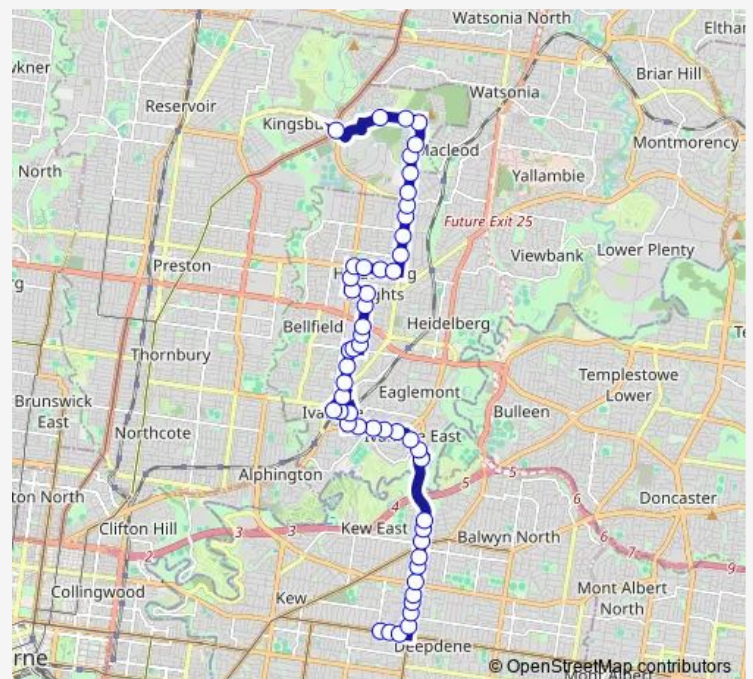

Kilby Rd/Burke Rd (Kew East)

Riverside Dr/Burke Rd (Kew East)

Cascade Dr/Burke Rd (Kew East)

The Boulevard/Burke Rd (Ivanhoe East)

Burke Rd/Mcarthur Rd (Ivanhoe East)

Veitch St/Mcarthur Rd (Ivanhoe East)

Carmichael St/Lower Heidelberg Rd (Ivanhoe East)

Monday 06:55-19:37

Tuesday 06:55-19:37

Wednesday 06:55-19:37

Thursday 06:55-19:37

Friday 06:55-19:37

Saturday 07:56-18:18

Sunday —

Route info

Direction: Genazzano College/Cotham Rd (Kew)

Stops: 52

Trip Duration: 0 hour 55 min

548 — Kew - La Trobe University

Toora St/Marshall St (Ivanhoe)

Ivanhoe Station/Norman St (Ivanhoe)

Upper Heidelberg Rd/Seddon St (Ivanhoe)

Heidelberg Repatriation Hospital/Edwin St (Heidelberg Heights)

Sir William Hall Hostel/Edwin St (Heidelberg Heights)

St Hellier St/Edwin St (Heidelberg Heights)

Altona St/Edwin St (Heidelberg Heights)

Sackville St/Altona St (Heidelberg Heights)