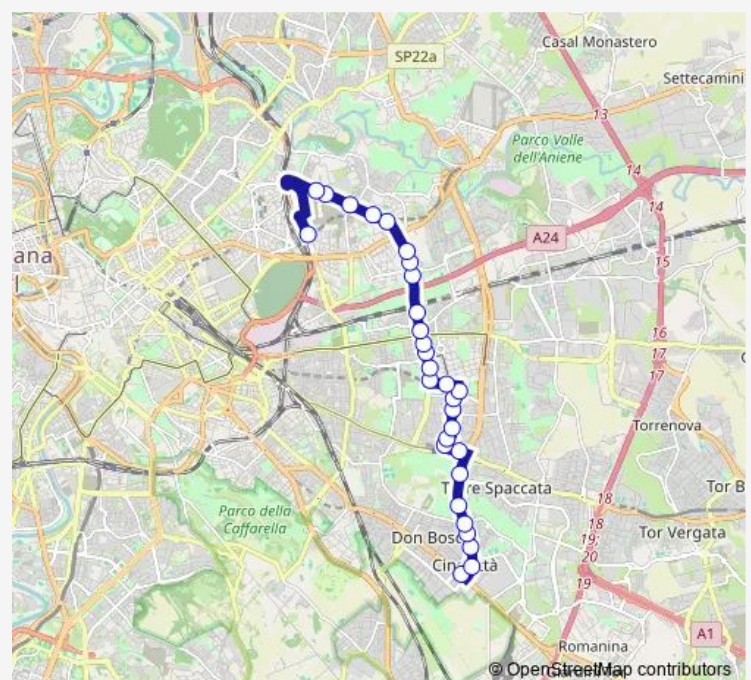

Castani/Aceri

Route schedule

STAZ.NE TIBURTINA (MB)/P.LE EST — CINECITTA' (MA)

Monday	06:00-22:30
Tuesday	06:00-22:30
Wednesday	06:00-22:30
Thursday	06:00-22:30
Friday	06:00-22:30
Saturday	06:00-22:30
Sunday	06:00-22:30

Route info

Direction: STAZ.NE TIBURTINA (MB)/P.LE EST

Stops: 34

Trip Duration: 0 hour 49 min

Pioppi/Ortensie

Pioppi/Ontani

TOGLIATTI/TULIPANI

PARCO DI CENTOCELLE (MC)

CINECITTA' (MA)

Direction

CINECITTA' (MA) — STAZ.NE TIBURTINA (MB)/P.LE EST

30 stops

[Open route schedule](#)

CINECITTA' (MA)

TOGLIATTI/TUSCOLANA

TOGLIATTI/STATILIO OTTATO

Tuesday 05:30-22:30

Wednesday 05:30-22:30

Thursday 05:30-22:30

Friday 05:30-22:30

Saturday 05:30-22:30

Sunday 05:30-22:30

Route info

Direction: CINECITTA' (MA)