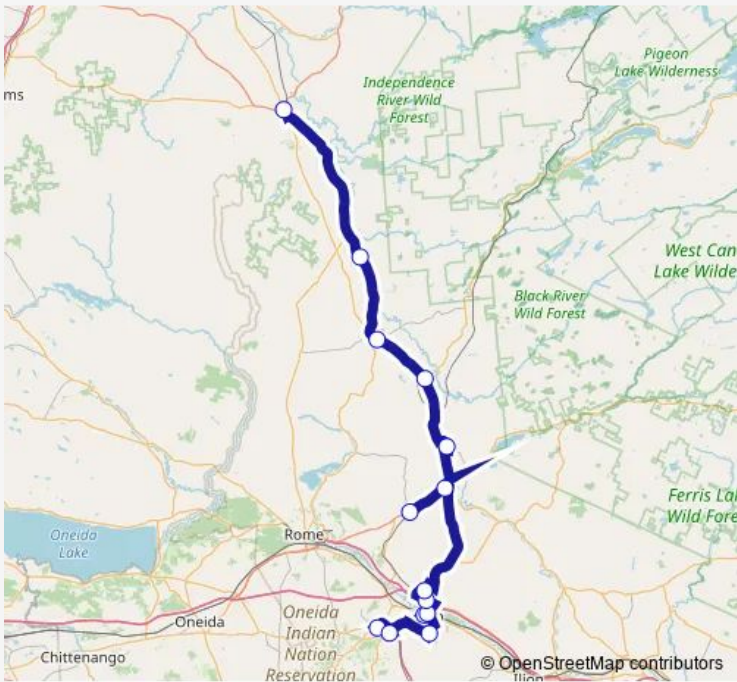

[Go to website](#)

Direction
 Sangertown Mall (Sears) — Lowville (Dollar General)
 14 stops
[Open route schedule](#)

- Sangertown Mall (Sears)
- New Hartford Shopping Center
- Mvcc - Sherman Drive Utica
- Centro Hub (Bleeker Street)
- Union Station (Utica)
- Utica (Riverside Mall, Walmart)
- Suny Poly
- Holland Patent (Please Call)
- Barneveld (Hotel Moore)
- Remsen (Soda Fountain)
- Alder Creek (Please Call)
- Tops Boonville
- Port Leyden (Lock 96)
- Lowville (Dollar General)

Route schedule
 Sangertown Mall (Sears) — Lowville (Dollar General)

Monday	—
Tuesday	13:45
Wednesday	—
Thursday	13:45
Friday	—
Saturday	—
Sunday	—

Route info
 Direction: Sangertown Mall (Sears)
 Stops: 14
 Trip Duration: 2 hour 30 min

Direction

Lowville (Dollar General) — Sangertown Mall (Sears)

14 stops

[Open route schedule](#)

Lowville (Dollar General)

Port Leyden (Lock 96)

Tops Boonville

Alder Creek (Please Call)

New Hartford Shopping Center

Sangertown Mall (Sears)

Route schedule

Lowville (Dollar General) — Sangertown Mall (Sears)

Monday	—
Tuesday	06:40
Wednesday	—
Thursday	06:40
Friday	—
Saturday	—
Sunday	—

Route info