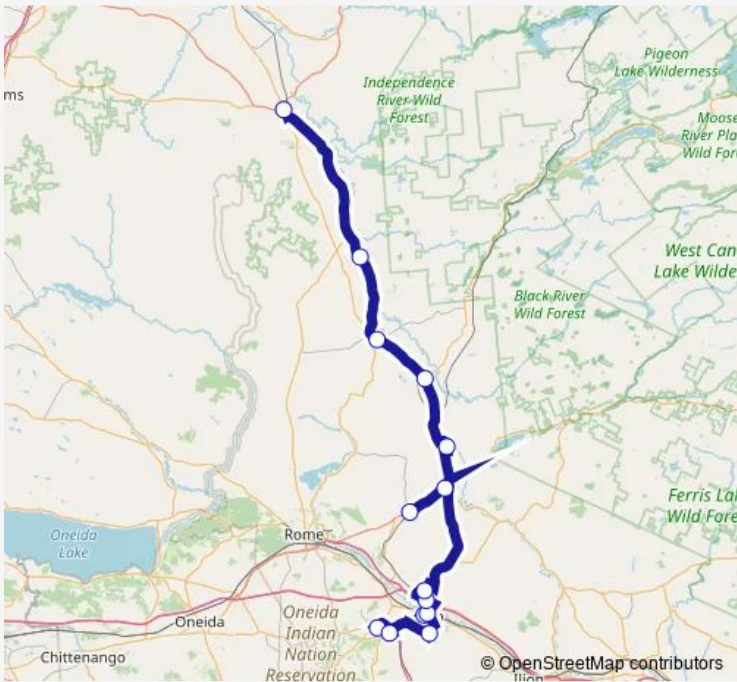

[Go to website](#)

Direction
 Sangertown Mall (Sears) — Lowville (Dollar General)
 14 stops
[Open route schedule](#)

- Sangertown Mall (Sears)
- New Hartford Shopping Center
- Mvcc - Sherman Drive Utica
- Centro Hub (Bleeker Street)
- Union Station (Utica)
- Utica (Riverside Mall, Walmart)
- Suny Poly
- Holland Patent (Please Call)
- Barneveld (Hotel Moore)
- Remsen (Soda Fountain)
- Alder Creek (Please Call)
- Tops Boonville
- Port Leyden (Lock 96)
- Lowville (Dollar General)

Route schedule
 Sangertown Mall (Sears) — Lowville (Dollar General)

Monday	—
Tuesday	13:45
Wednesday	—
Thursday	13:45
Friday	—
Saturday	—
Sunday	—

Route info
 Direction: Sangertown Mall (Sears)
 Stops: 14
 Trip Duration: 2 hour 30 min

Direction

Lowville (Dollar General) — Sangertown Mall (Sears)

14 stops

[Open route schedule](#)

Lowville (Dollar General)

Port Leyden (Lock 96)

Tops Boonville

Alder Creek (Please Call)

New Hartford Shopping Center

Sangertown Mall (Sears)

Route schedule

Lowville (Dollar General) — Sangertown Mall (Sears)

Monday	—
Tuesday	06:40
Wednesday	—
Thursday	06:40
Friday	—
Saturday	—
Sunday	—

Route info