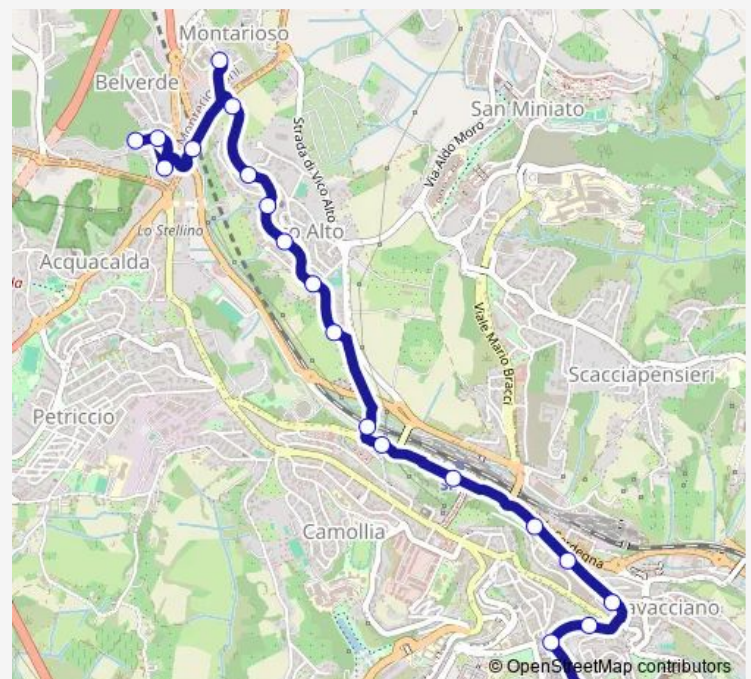

Thursday 08:57-19:57

Friday 06:57-19:57

Saturday 06:57-19:57

Sunday 06:57-19:57

Route info

Direction: Stufa Secca

Stops: 25

Trip Duration: 0 hour 25 min

Montarioso

Bivio Rinfusola

Montarioso

Giovanni XXIII

Direction

Stufa Secca — Montecelso

19 stops

[Open route schedule](#)

Tuesday 06:57-13:57

Wednesday 06:57-13:57

Thursday 06:57-13:57

Friday 06:57-13:57

Saturday 06:57-13:57

Sunday —

Route info

Direction: Stufa Secca

Monday	06:52-20:24
Tuesday	06:52-20:24
Wednesday	06:52-20:24
Thursday	06:52-20:24
Friday	06:52-20:24
Saturday	06:52-20:24
Sunday	07:24-20:24

Route info

Direction: Montecelso

Stops: 20

Trip Duration: 0 hour 15 min