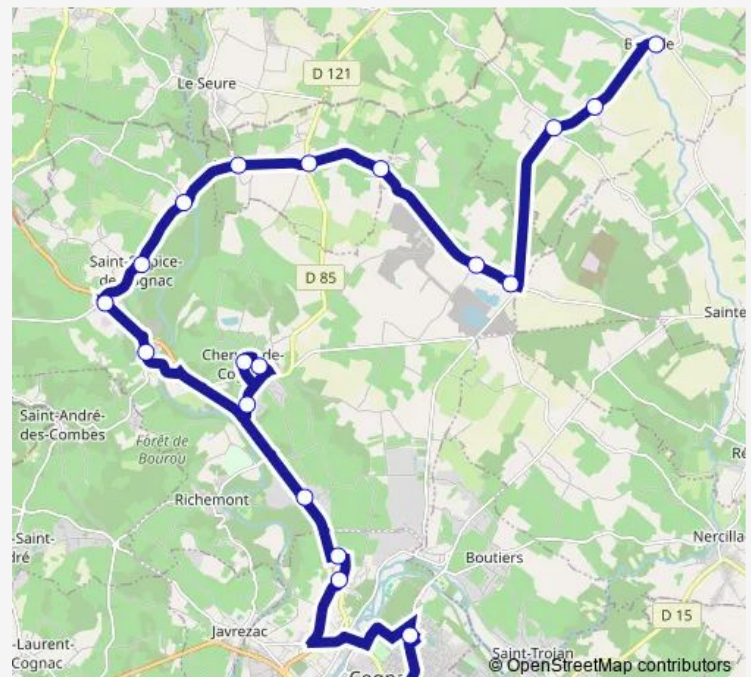

Direction

Lycee Louis Delage — Breville Ecole

20 stops

[Open route schedule](#)

Lycee Louis Delage

Lycee Jean Monnet

RUE DES Dames

Rene Herisson

Mesnac Bourg

Vignolles

Masseville

Orlut Ancienne Ecole

Orlut Berthe Sylva

LA Voute

LA Cabane

Breville Ecole

Route schedule

Lycee Louis Delage — Breville Ecole

Monday 18:12

Tuesday 18:12

Wednesday —

Thursday 18:12

Friday 18:12

Saturday —

Sunday —

Route info

Direction: Lycee Louis Delage

Stops: 20

Trip Duration: 0 hour 53 min

COG22 — Cognac 22

COG22 Bus time schedules and route maps are available in an offline PDF at busmaps.com. Use the busmaps.com website to see live bus times, train schedule or subway schedule, and step-by-step directions for all public transit in Cognac