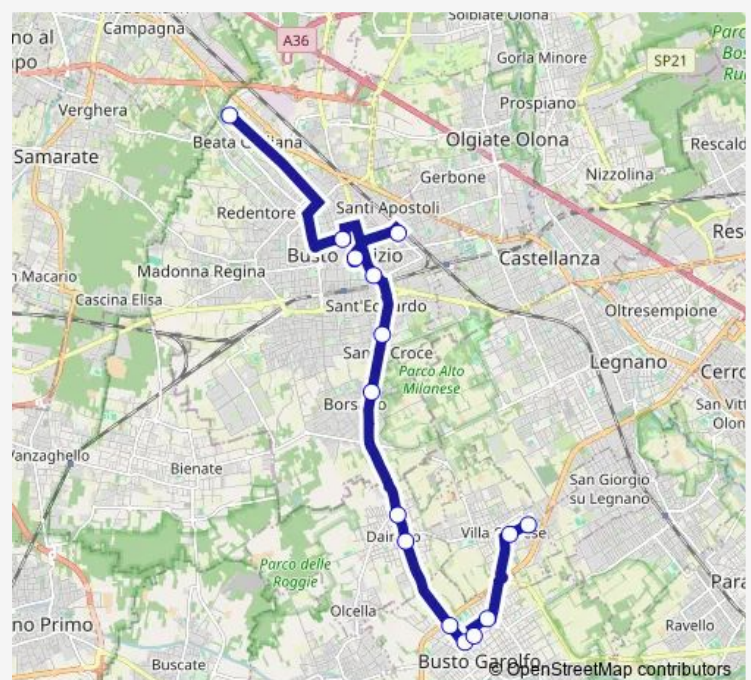

Route schedule

Busto Arsizio, Stelvio,Itc E.Tosi — Villa Cortese, A.Da Giussano 50

Monday 07:46-17:30

Tuesday 07:46-17:30

Wednesday 07:46-17:30

Thursday 07:46-17:30

Friday 07:46-17:30

Saturday 07:05-17:20

Sunday —

Route info

Direction: Busto Arsizio, Stelvio,Itc E.Tosi

Stops: 15

Trip Duration: 0 hour 48 min

■ Z625 — Busto Garolfo - Dairago - Busto Arsizio

Direction

Villa Cortese, Canov/Buonarroti — Busto Arsizio, Stelvio,Itc E.Tosi

17 stops

[Open route schedule](#)

Villa Cortese, Canov/Buonarroti

Villa Cortese, Canova/Perugino

Busto Garolfo, Curiel

Busto Garolfo, Don Longoni/Cellini

Busto Garolfo, Buonarroti 3

Busto Garolfo, Per Busto A. 90,Piscina

Monday 06:51-16:45

Tuesday 06:51-16:45

Wednesday 06:51-16:45

Thursday 06:51-16:45

Friday 06:51-16:45

Saturday 06:30-16:45

Sunday —

Route info